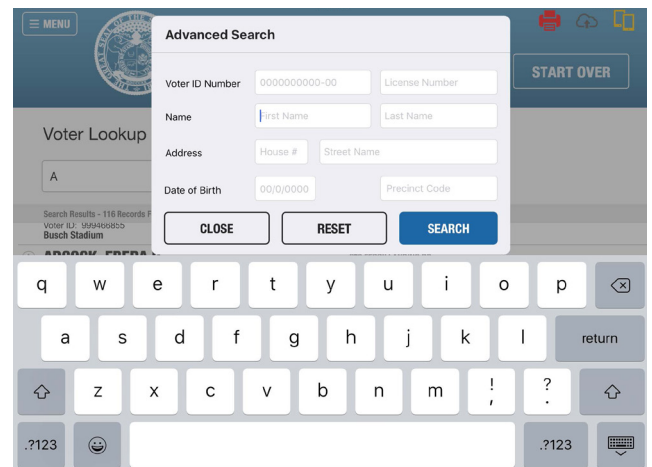

Poll Pad

iPad-based electronic poll book

Developed by election officials and proven since 2011, Poll Pad is the best-in-class, all-in-one poll book. Poll Pad operates on the familiar, robust iPad platform and features a configurable, easy-to-use interface.

Its ePulse Central Command application lets you manage your polling locations from a centralized console.

Secured with features built into the Apples IOS, Poll Pad works with Early Voting, Vote Centers, Same Day Registration, and networked and not-networked configurations.