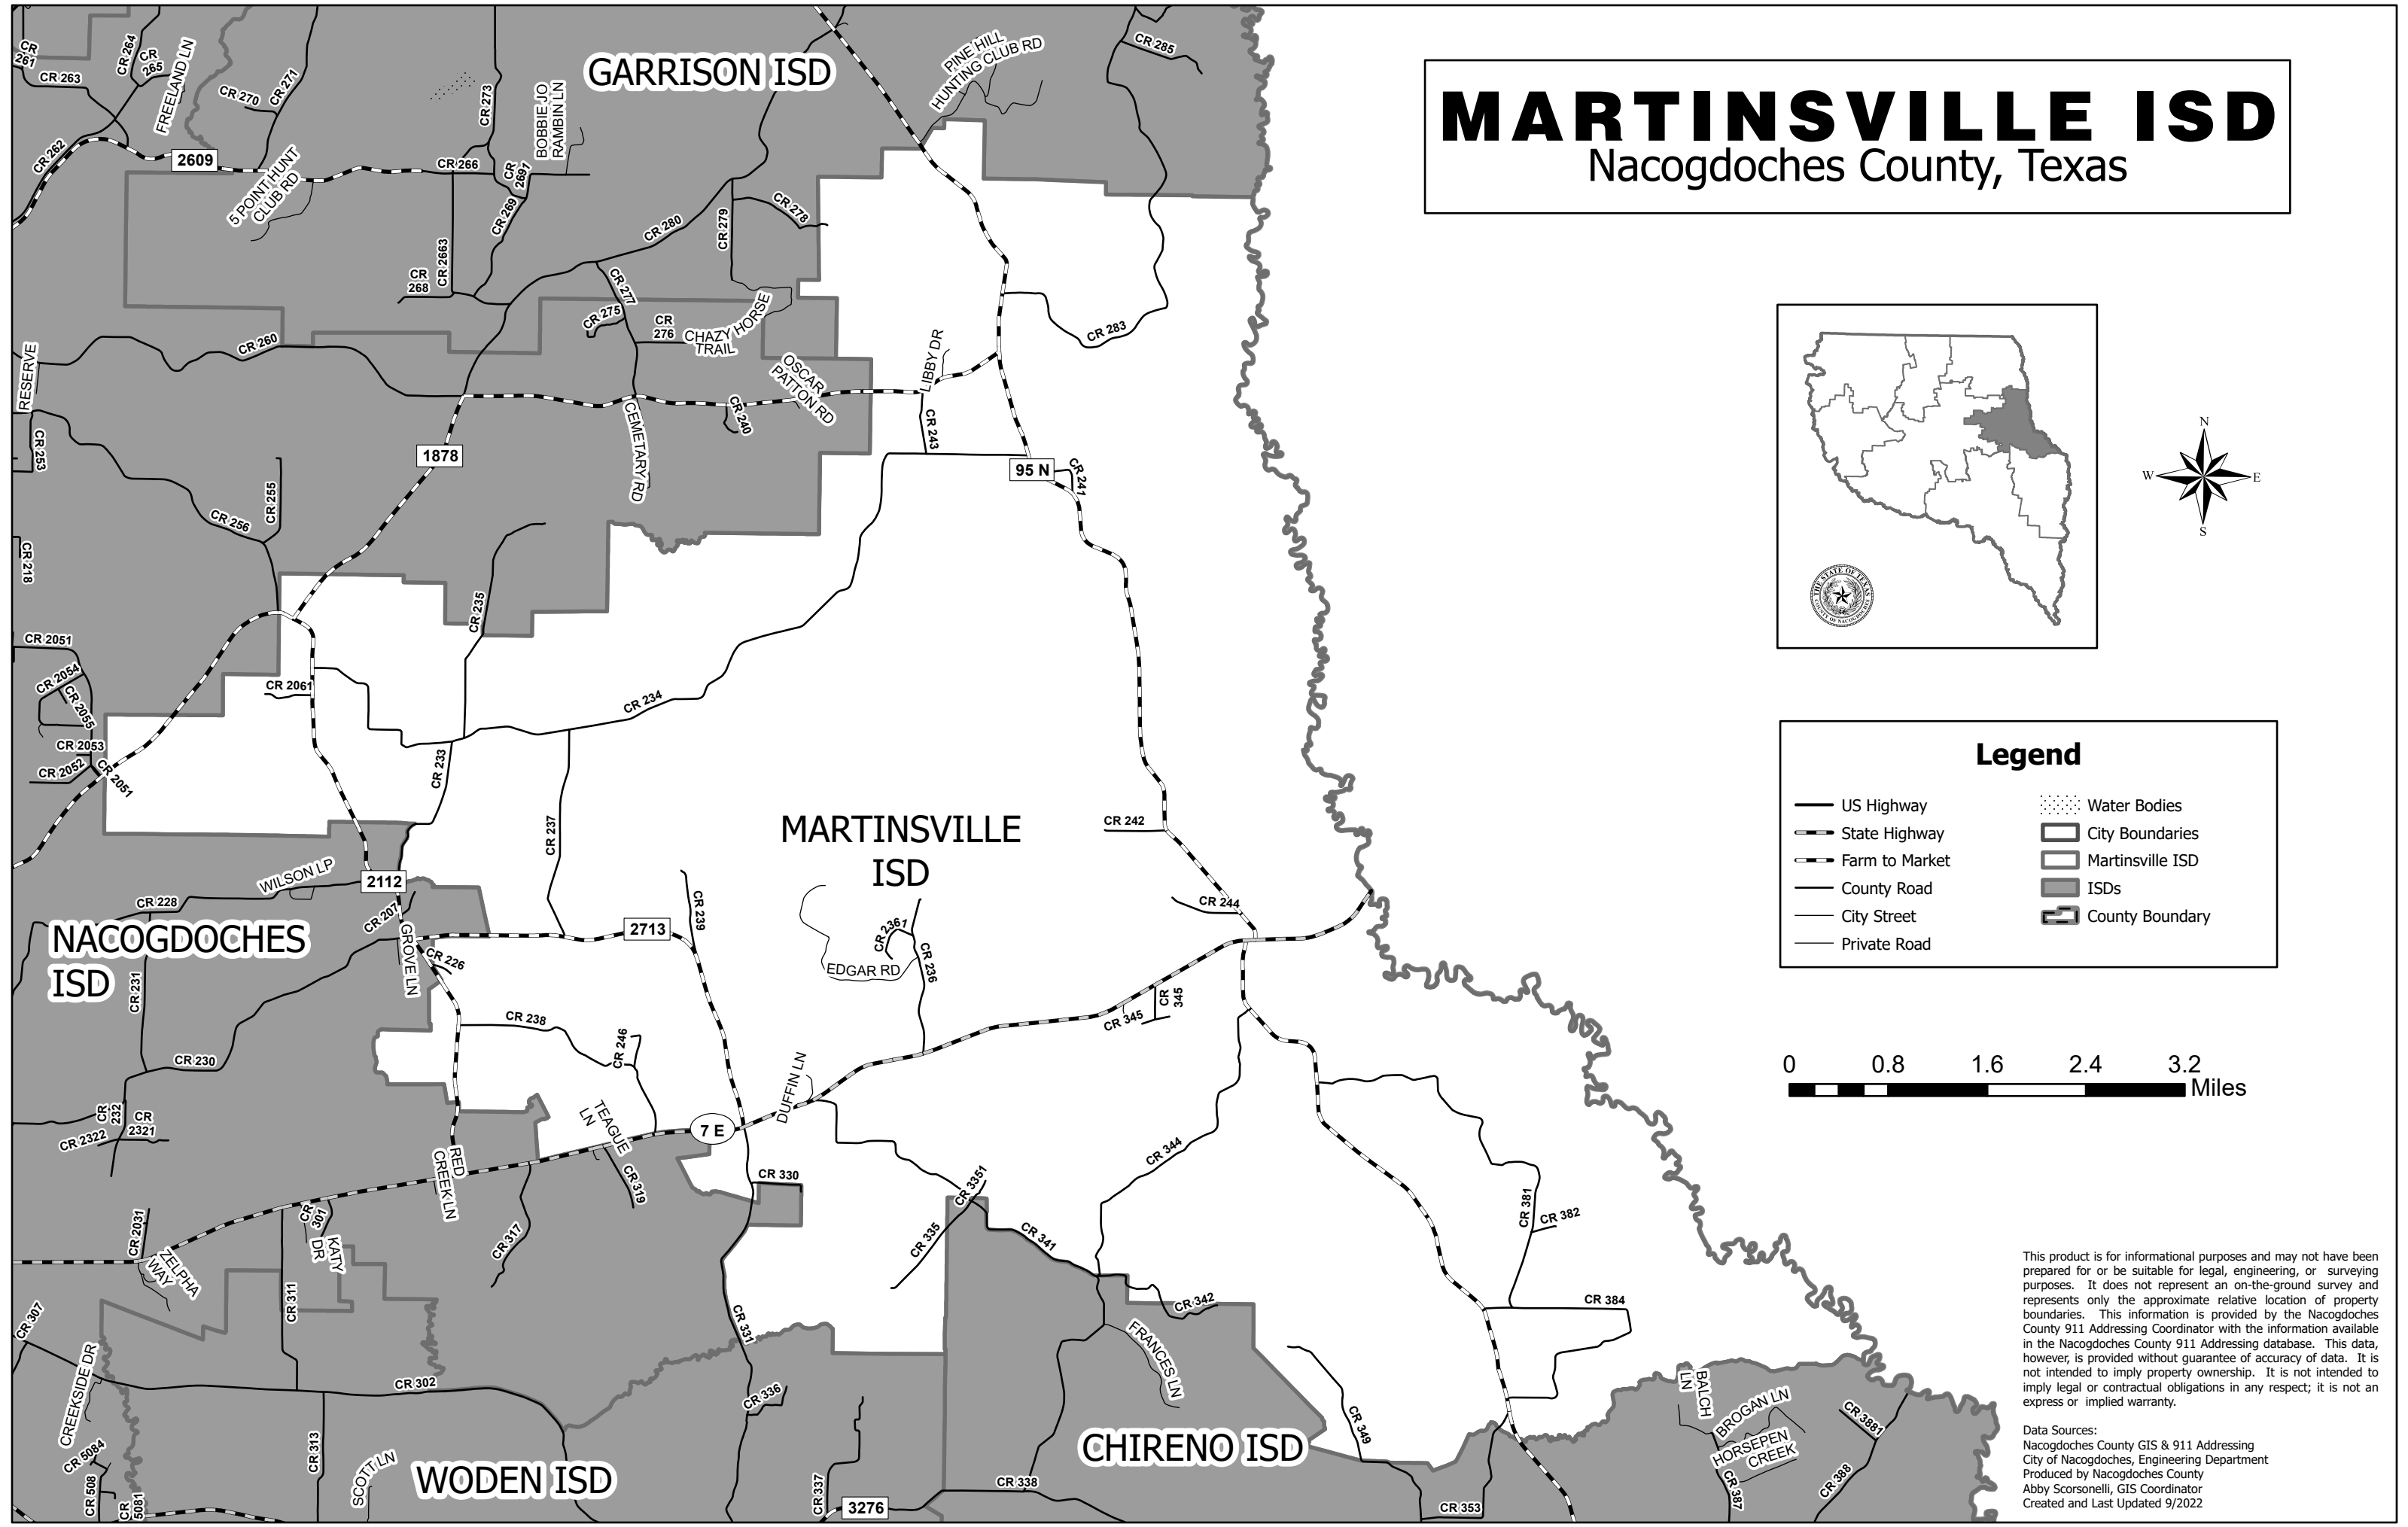

MARTINSVILLE ISD

Nacogdoches County, Texas

Legend

US Highway	Water Bodies
State Highway	City Boundaries
Farm to Market	Martinsville ISD
County Road	ISDs
City Street	County Boundary
Private Road	

This product is for informational purposes and may not have been prepared for or be suitable for legal, engineering, or surveying purposes. It does not represent an on-the-ground survey and represents only the approximate relative location of property boundaries. This information is provided by the Nacogdoches County 911 Addressing Coordinator with the information available in the Nacogdoches County 911 Addressing database. This data, however, is provided without guarantee of accuracy of data. It is not intended to imply property ownership. It is not intended to imply legal or contractual obligations in any respect; it is not an express or implied warranty.

Data Sources:
 Nacogdoches County GIS & 911 Addressing
 City of Nacogdoches, Engineering Department
 Produced by Nacogdoches County
 Abby Scorsonelli, GIS Coordinator
 Created and Last Updated 9/2022