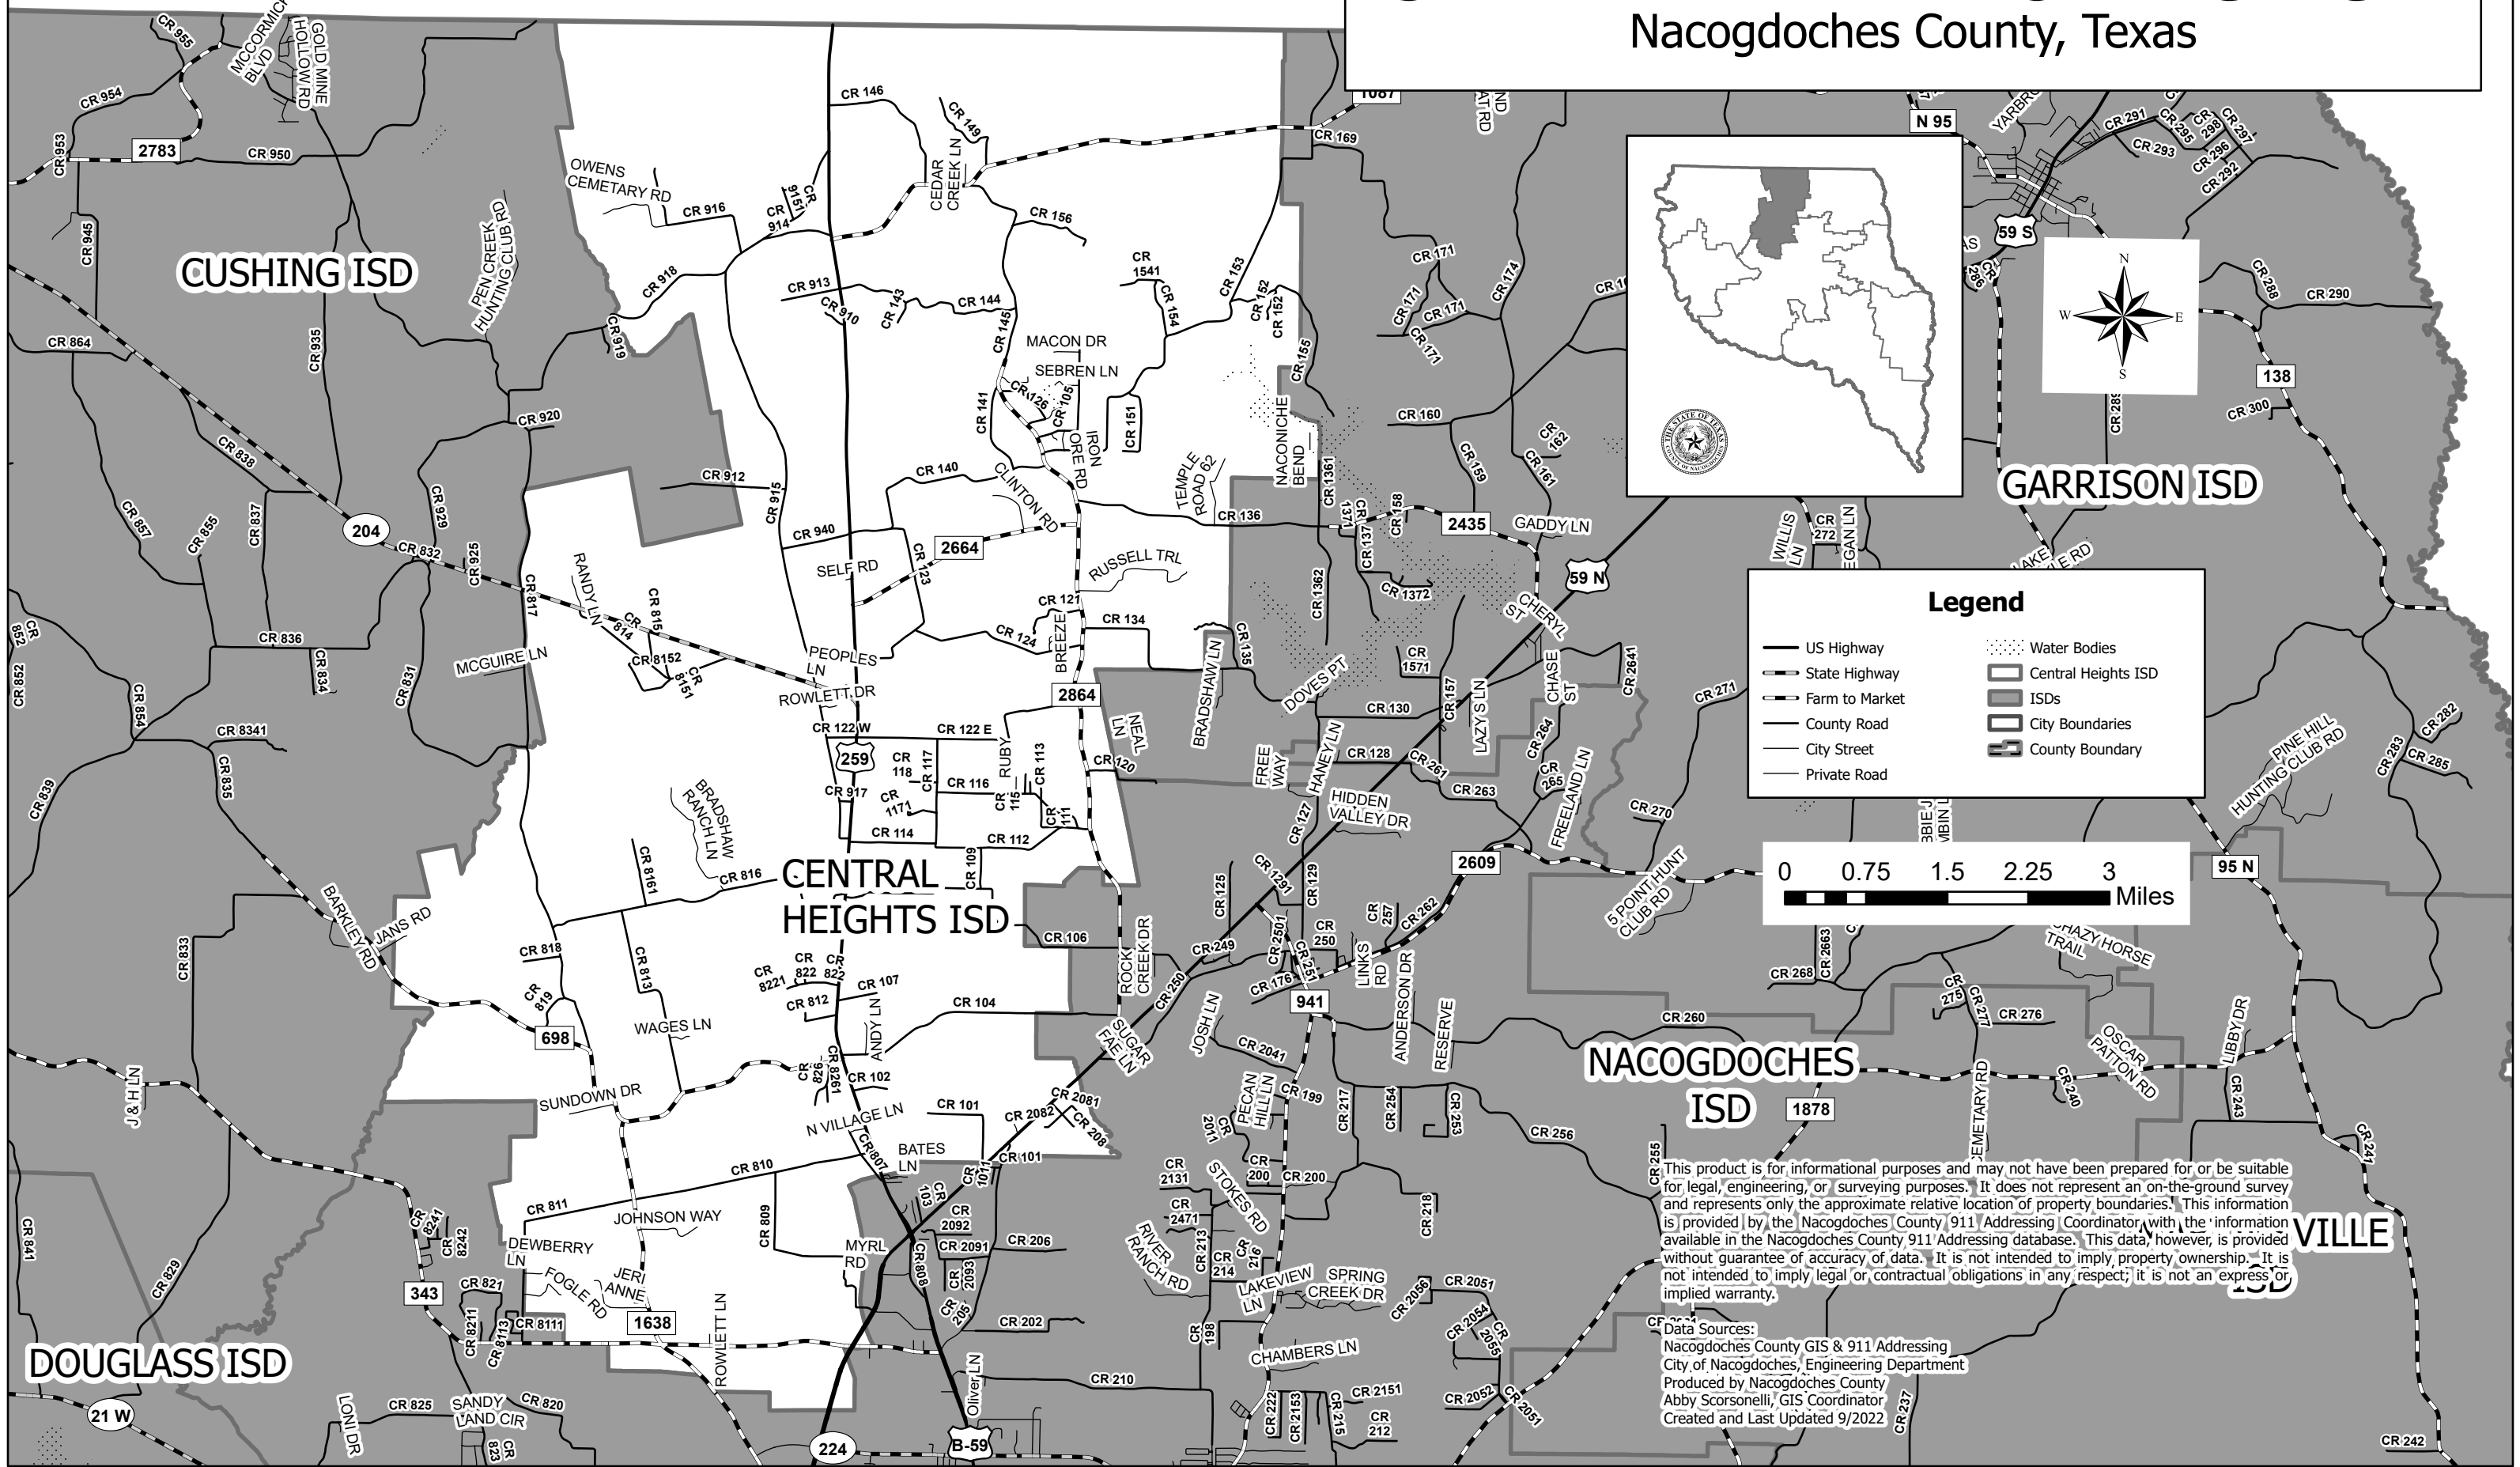

CENTRAL HEIGHTS ISD

Nacogdoches County, Texas

Legend

- US Highway
- State Highway
- Farm to Market
- County Road
- City Street
- Private Road
- Water Bodies
- Central Heights ISD
- ISDs
- City Boundaries
- County Boundary

This product is for informational purposes and may not have been prepared for or be suitable for legal, engineering, or surveying purposes. It does not represent an on-the-ground survey and represents only the approximate relative location of property boundaries. This information is provided by the Nacogdoches County 911 Addressing Coordinator with the information available in the Nacogdoches County 911 Addressing database. This data, however, is provided without guarantee of accuracy of data. It is not intended to imply property ownership. It is not intended to imply legal or contractual obligations in any respect; it is not an express or implied warranty.

Data Sources:
 Nacogdoches County GIS & 911 Addressing
 City of Nacogdoches, Engineering Department
 Produced by Nacogdoches County
 Abby Scorsone, GIS Coordinator
 Created and Last Updated 9/2022

CUSHING ISD