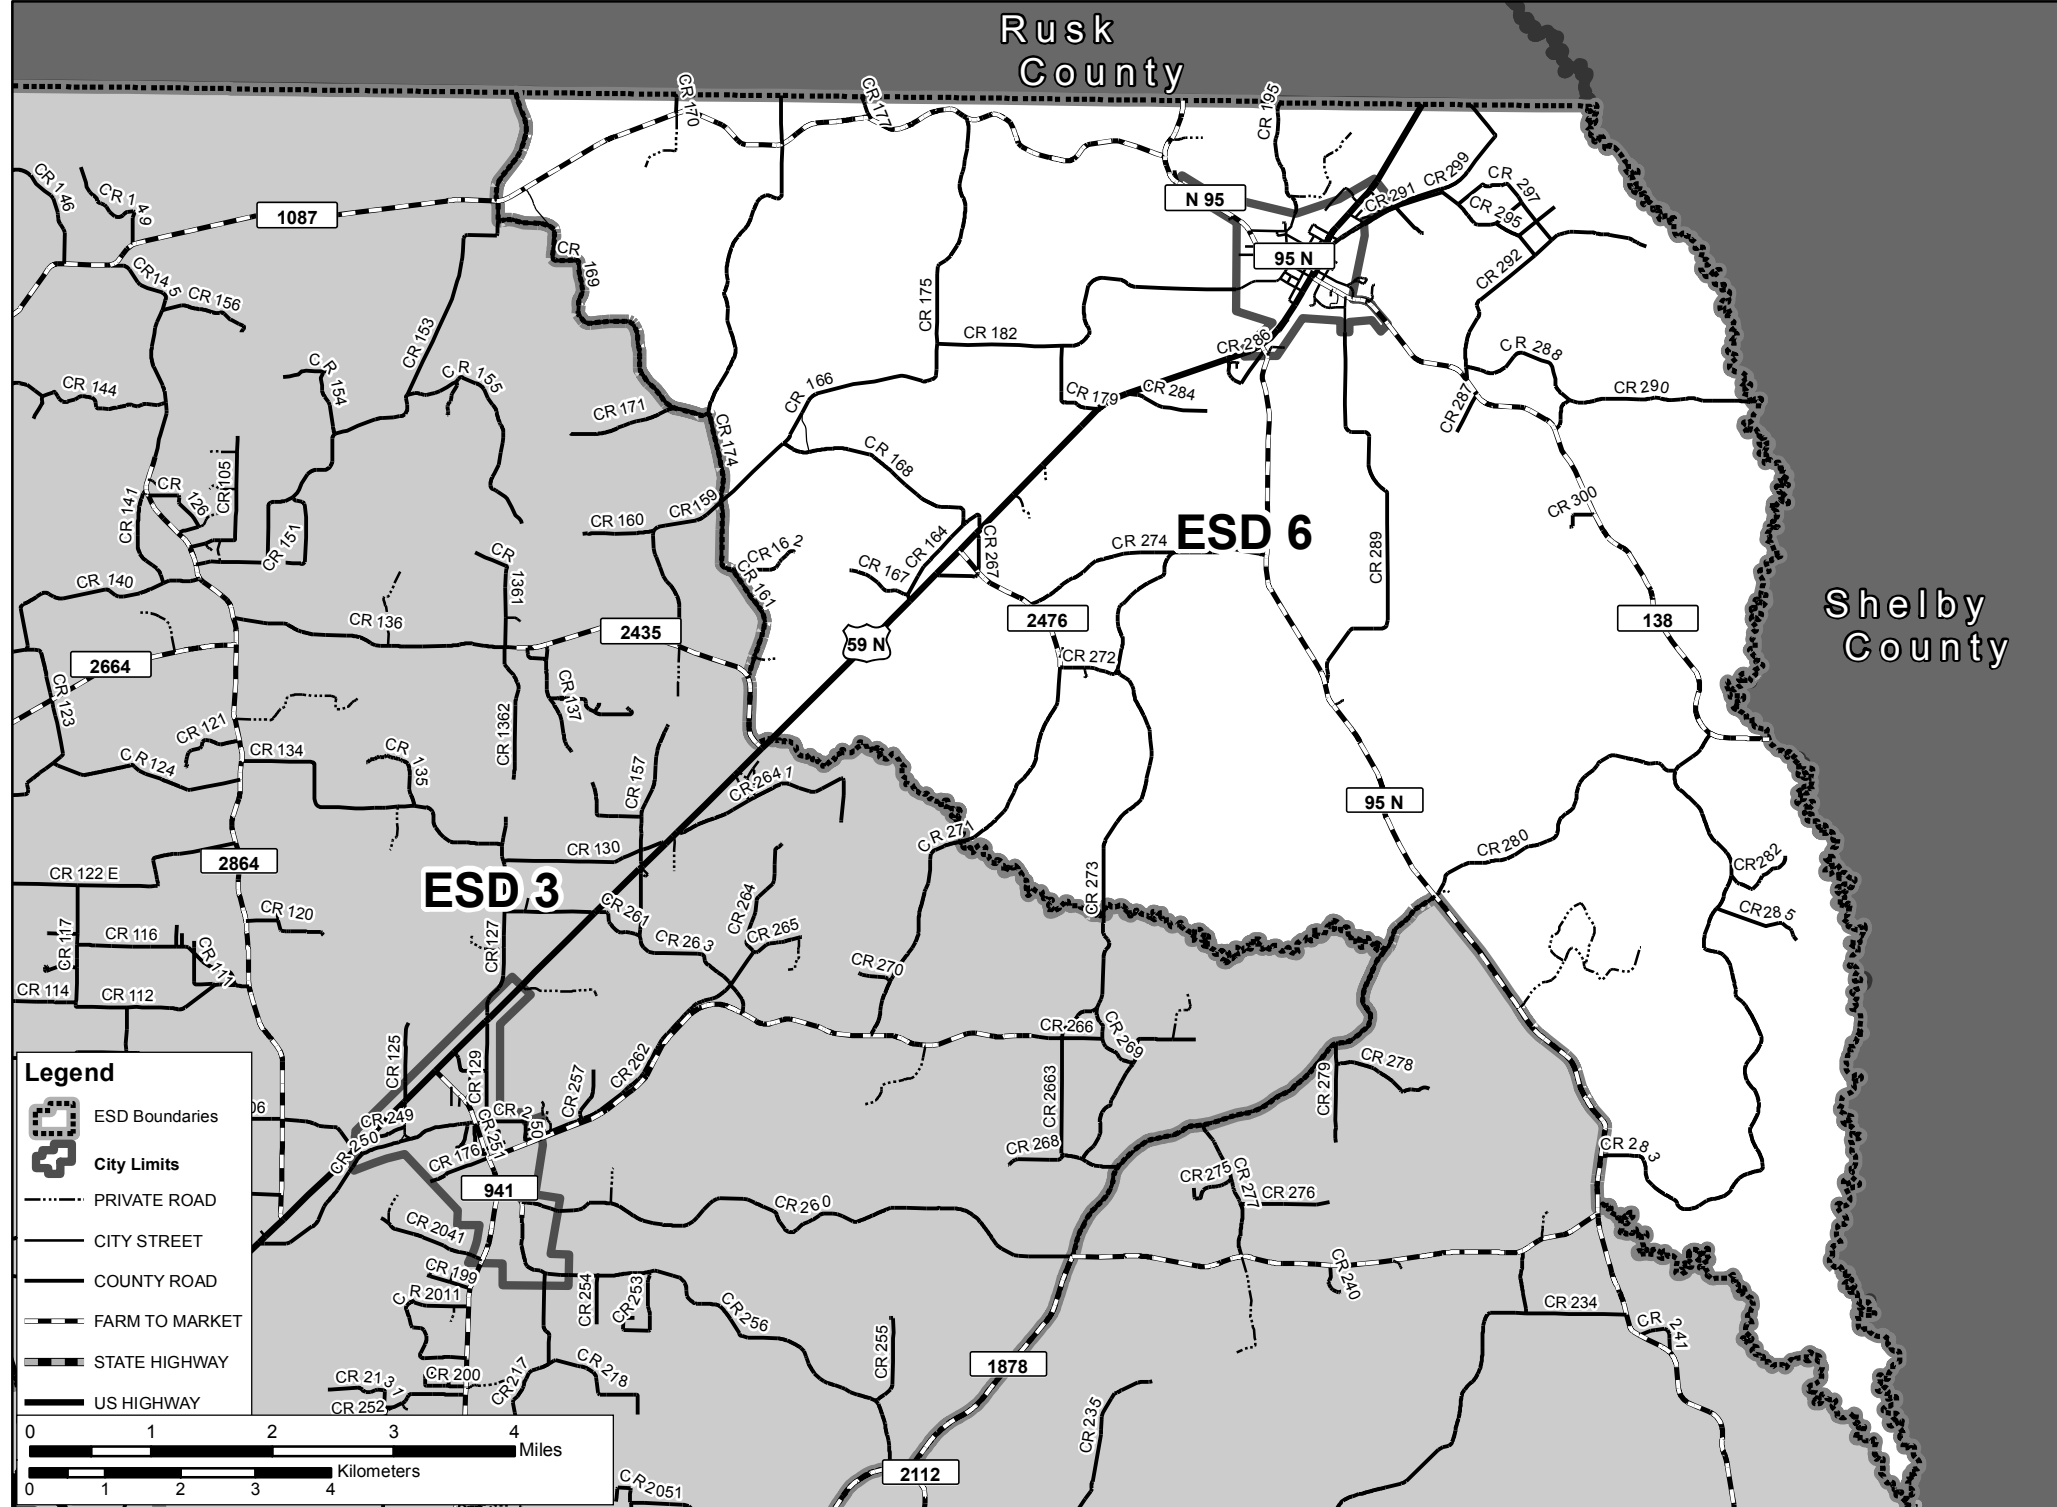

NACOGDOCHES COUNTY

EMERGENCY SERVICE DISTRICT # 6

Legend

- ESD Boundaries
- City Limits
- PRIVATE ROAD
- CITY STREET
- COUNTY ROAD
- FARM TO MARKET
- STATE HIGHWAY
- US HIGHWAY

This product is for informational purposes and may not have been prepared for or be suitable for legal, engineering, or surveying purposes. It does not represent an on-the-ground survey and represents only the approximate relative location of property boundaries. This information is provided by the Nacogdoches County 911 Addressing Coordinator with the information available in the Nacogdoches County 911 Addressing database. This data, however, is provided without guarantee of accuracy of data. It is not intended to imply property ownership. It is not intended to imply legal or contractual obligations in any respect; it is not an express or implied warranty.

Data Sources:
 City of Nacogdoches, Engineering Department
 Nacogdoches County GIS & 911 Addressing
 Nacogdoches County Voting Department

Map Produced by Nacogdoches County
 John Streeb, Coordinator
 GIS & 911 Addressing Office
 Created and Last Updated 09/14/2015