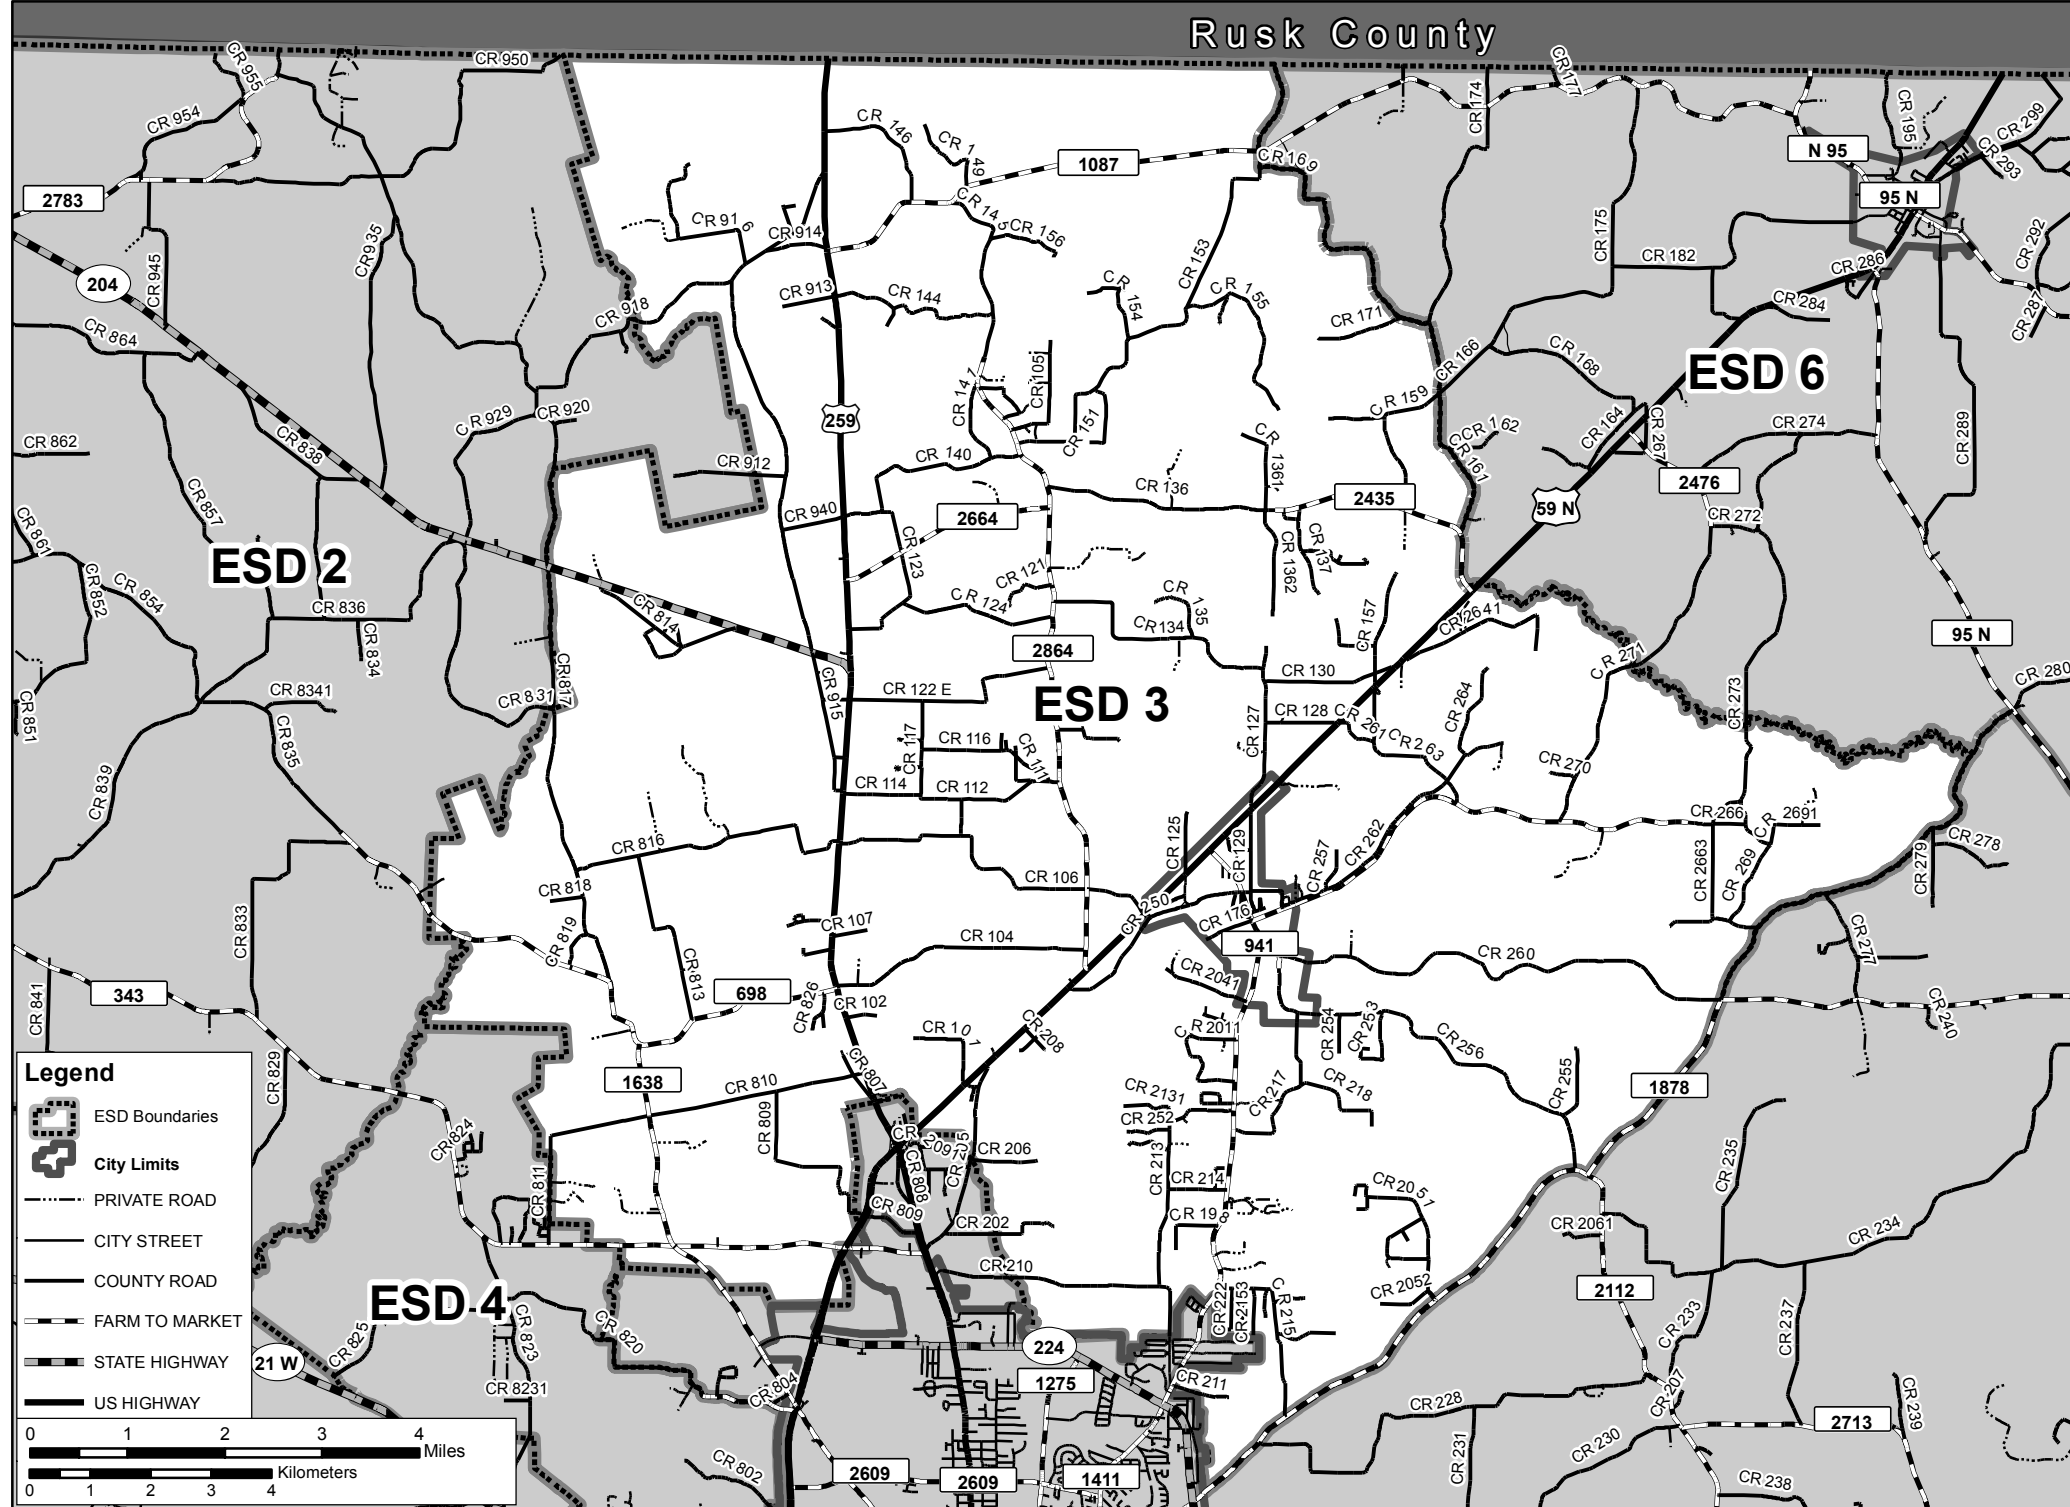

NACOGDOCHES COUNTY

EMERGENCY SERVICE DISTRICT # 3

Legend

- ESD Boundaries
- City Limits
- PRIVATE ROAD
- CITY STREET
- COUNTY ROAD
- FARM TO MARKET
- STATE HIGHWAY
- US HIGHWAY

This product is for informational purposes and may not have been prepared for or be suitable for legal, engineering, or surveying purposes. It does not represent an on-the-ground survey and represents only the approximate relative location of property boundaries. This information is provided by the Nacogoches County 911 Addressing Coordinator with the information available in the Nacogoches County 911 Addressing database. This data, however, is provided without guarantee of accuracy of data. It is not intended to imply property ownership. It is not intended to imply legal or contractual obligations in any respect; it is not an express or implied warranty.

Data Sources:
 City of Nacogoches, Engineering Department
 Nacogoches County GIS & 911 Addressing
 Nacogoches County Voting Department

Map Produced by Nacogoches County
 John Streeb, Coordinator
 GIS & 911 Addressing Office
 Created and Last Updated 09/14/2015