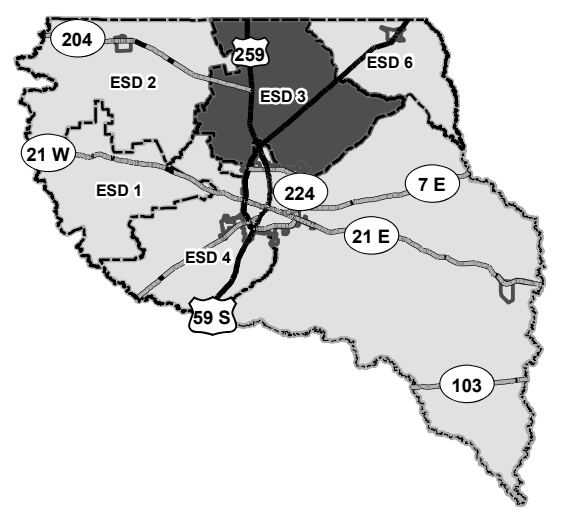

NACOGDOCHES COUNTY

EMERGENCY SERVICE DISTRICT # 3

Legend

- ESD Boundaries
- City Limits
- PRIVATE ROAD
- CITY STREET
- COUNTY ROAD
- FARM TO MARKET
- STATE HIGHWAY
- US HIGHWAY

This product is for informational purposes and may not have been prepared for or be suitable for legal, engineering, or surveying purposes. It does not represent an on-the-ground survey and represents only the approximate relative location of property boundaries. This information is provided by the Nacogoches County 911 Addressing Coordinator with the information available in the Nacogoches County 911 Addressing database. This data, however, is provided without guarantee of accuracy of data. It is not intended to imply property ownership. It is not intended to imply legal or contractual obligations in any respect; it is not an express or implied warranty.

Data Sources:
 City of Nacogoches, Engineering Department
 Nacogoches County GIS & 911 Addressing
 Nacogoches County Voting Department

Map Produced by Nacogoches County
 John Streeb, Coordinator
 GIS & 911 Addressing Office
 Created and Last Updated 09/14/2015

For comments or questions please contact:
 GIS & 911 ADDRESSING
 203 W MAIN ST STE 105
 NACOGDOCHES TX 75961
 (936) 560-0658
 Fax: (936) 564-0477