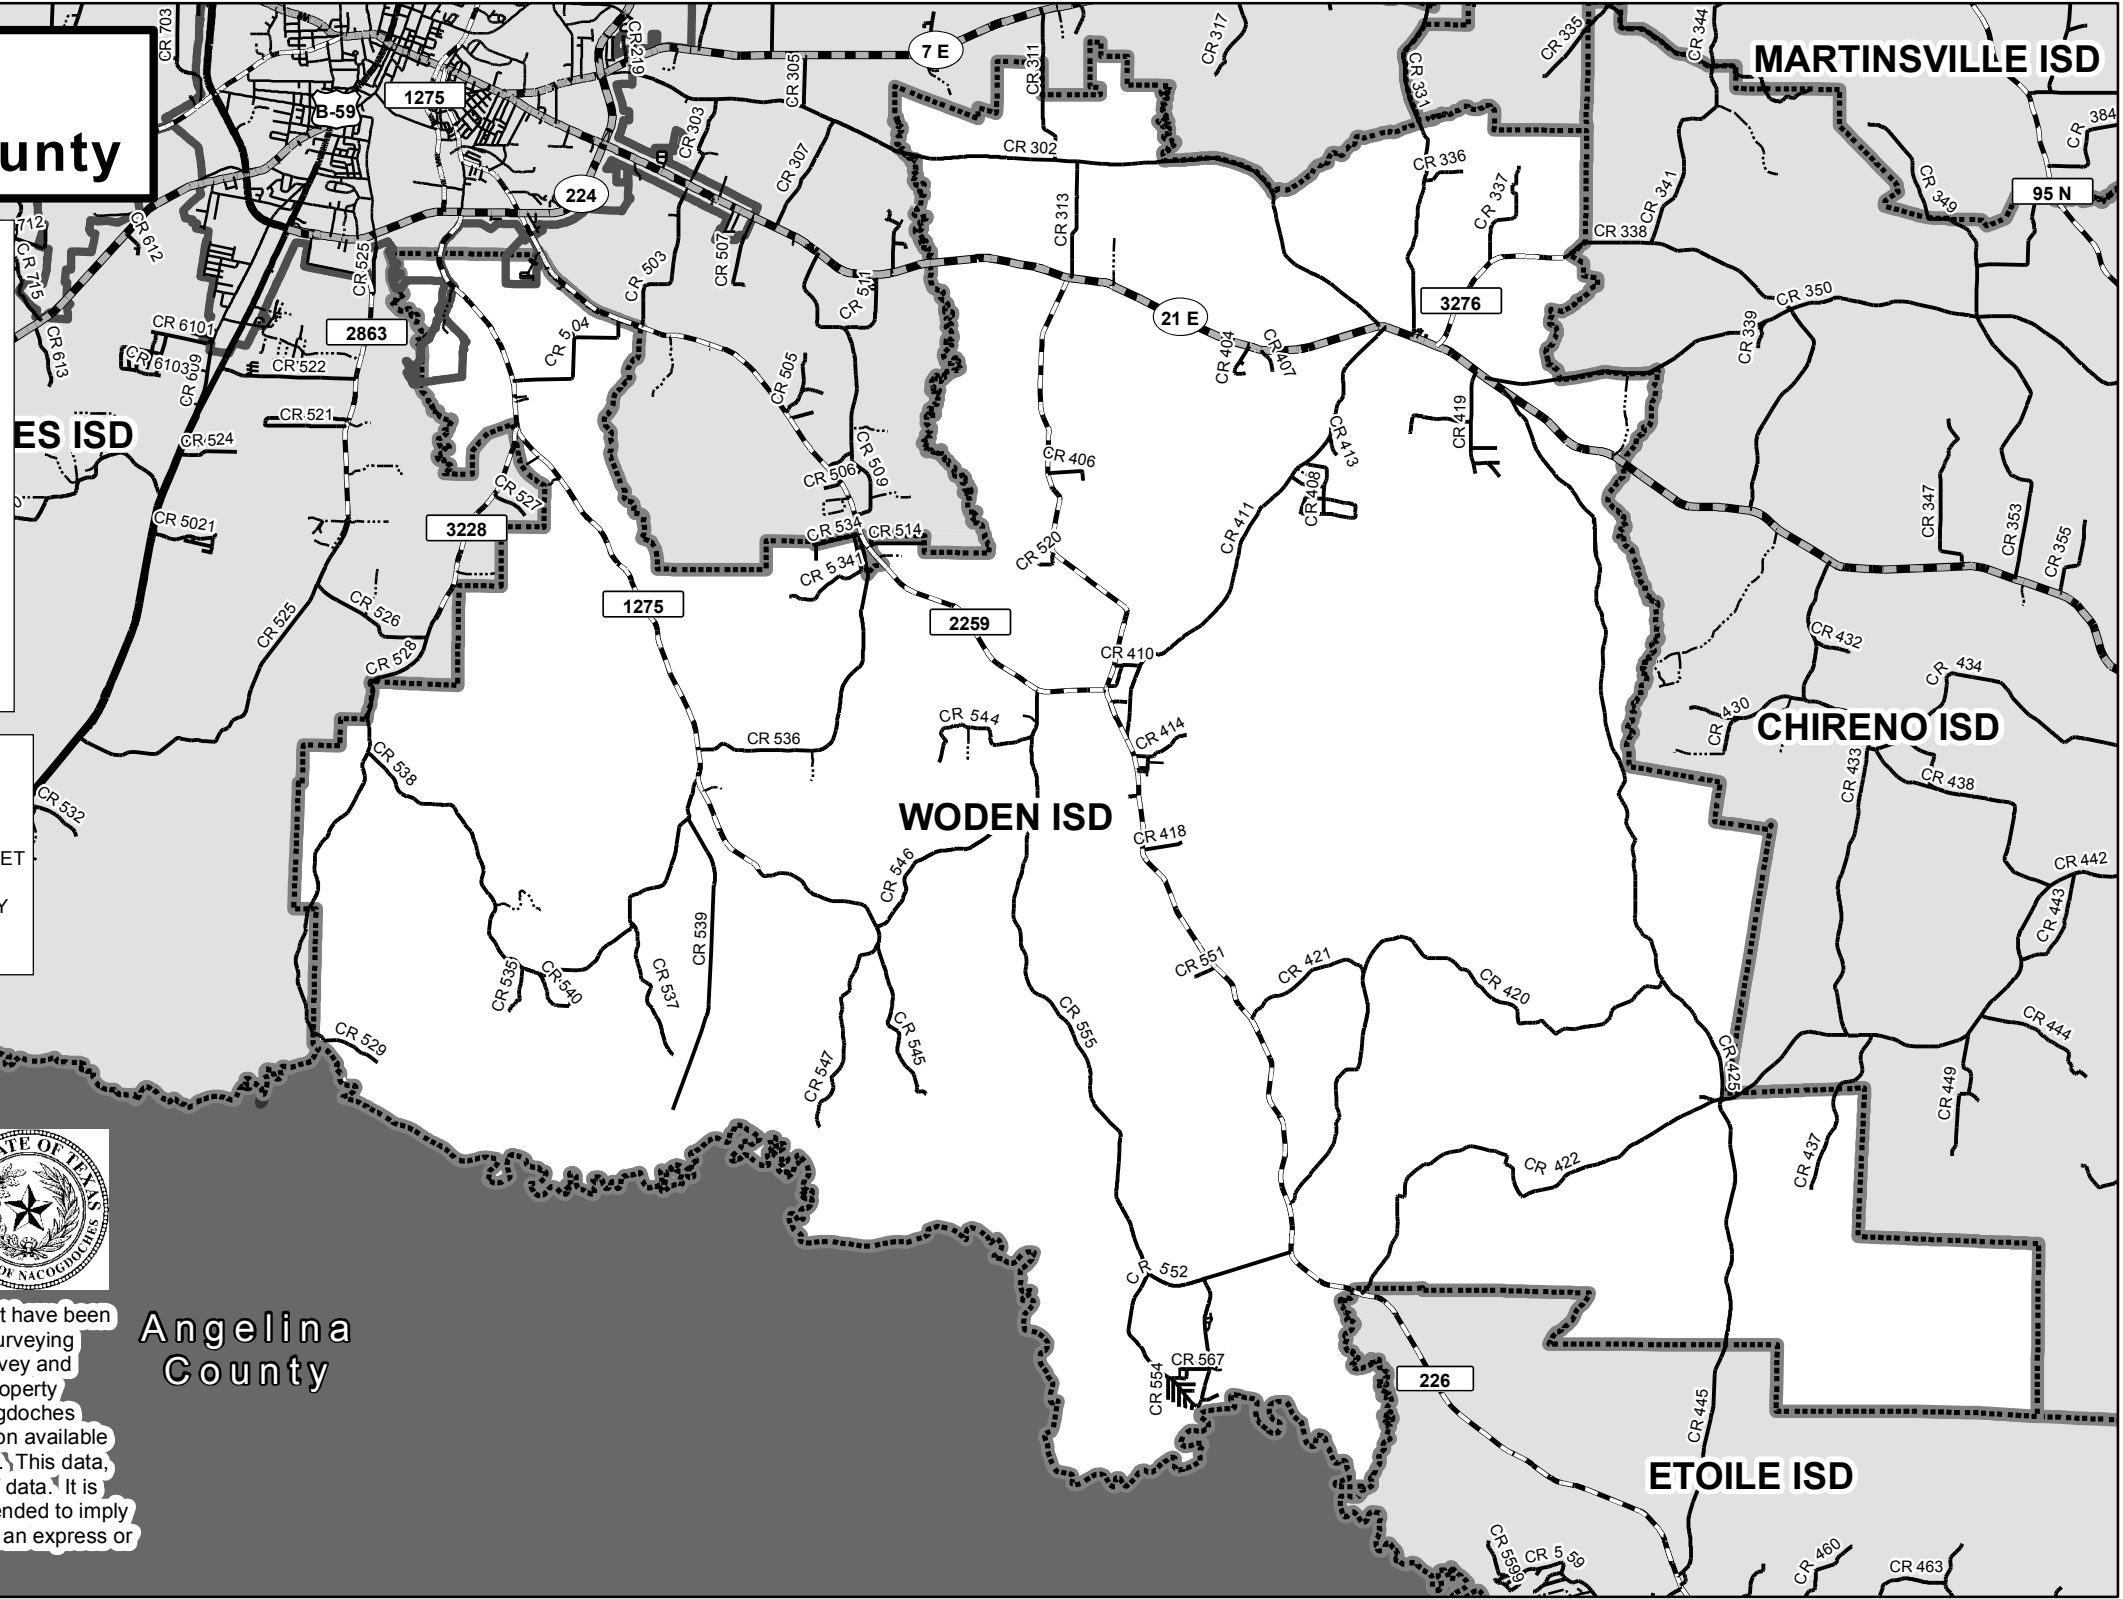

WODEN ISD

Nacogdoches County

Legend

ISD Boundaries	COUNTY ROAD
City	FARM TO MARKET
PRIVATE ROAD	STATE HIGHWAY
CITY STREET	US HIGHWAY

Map Produced by Nacogdoches County
 John Streeb, GIS Coordinator
 Created and Last Updated 10/21/2016

Data Sources:
 Nacogdoches County GIS & 911 Addressing
 City of Nacogdoches, Engineering Department

This product is for informational purposes and may not have been prepared for or be suitable for legal, engineering, or surveying purposes. It does not represent an on-the-ground survey and represents only the approximate relative location of property boundaries. This information is provided by the Nacogdoches County 911 Addressing Coordinator with the information available in the Nacogdoches County 911 Addressing database. This data, however, is provided without guarantee of accuracy of data. It is not intended to imply property ownership. It is not intended to imply legal or contractual obligations in any respect; it is not an express or implied warranty.

Angelina
County

MARTINSVILLE ISD

CHIRENO ISD

ETOILE ISD

WODEN ISD