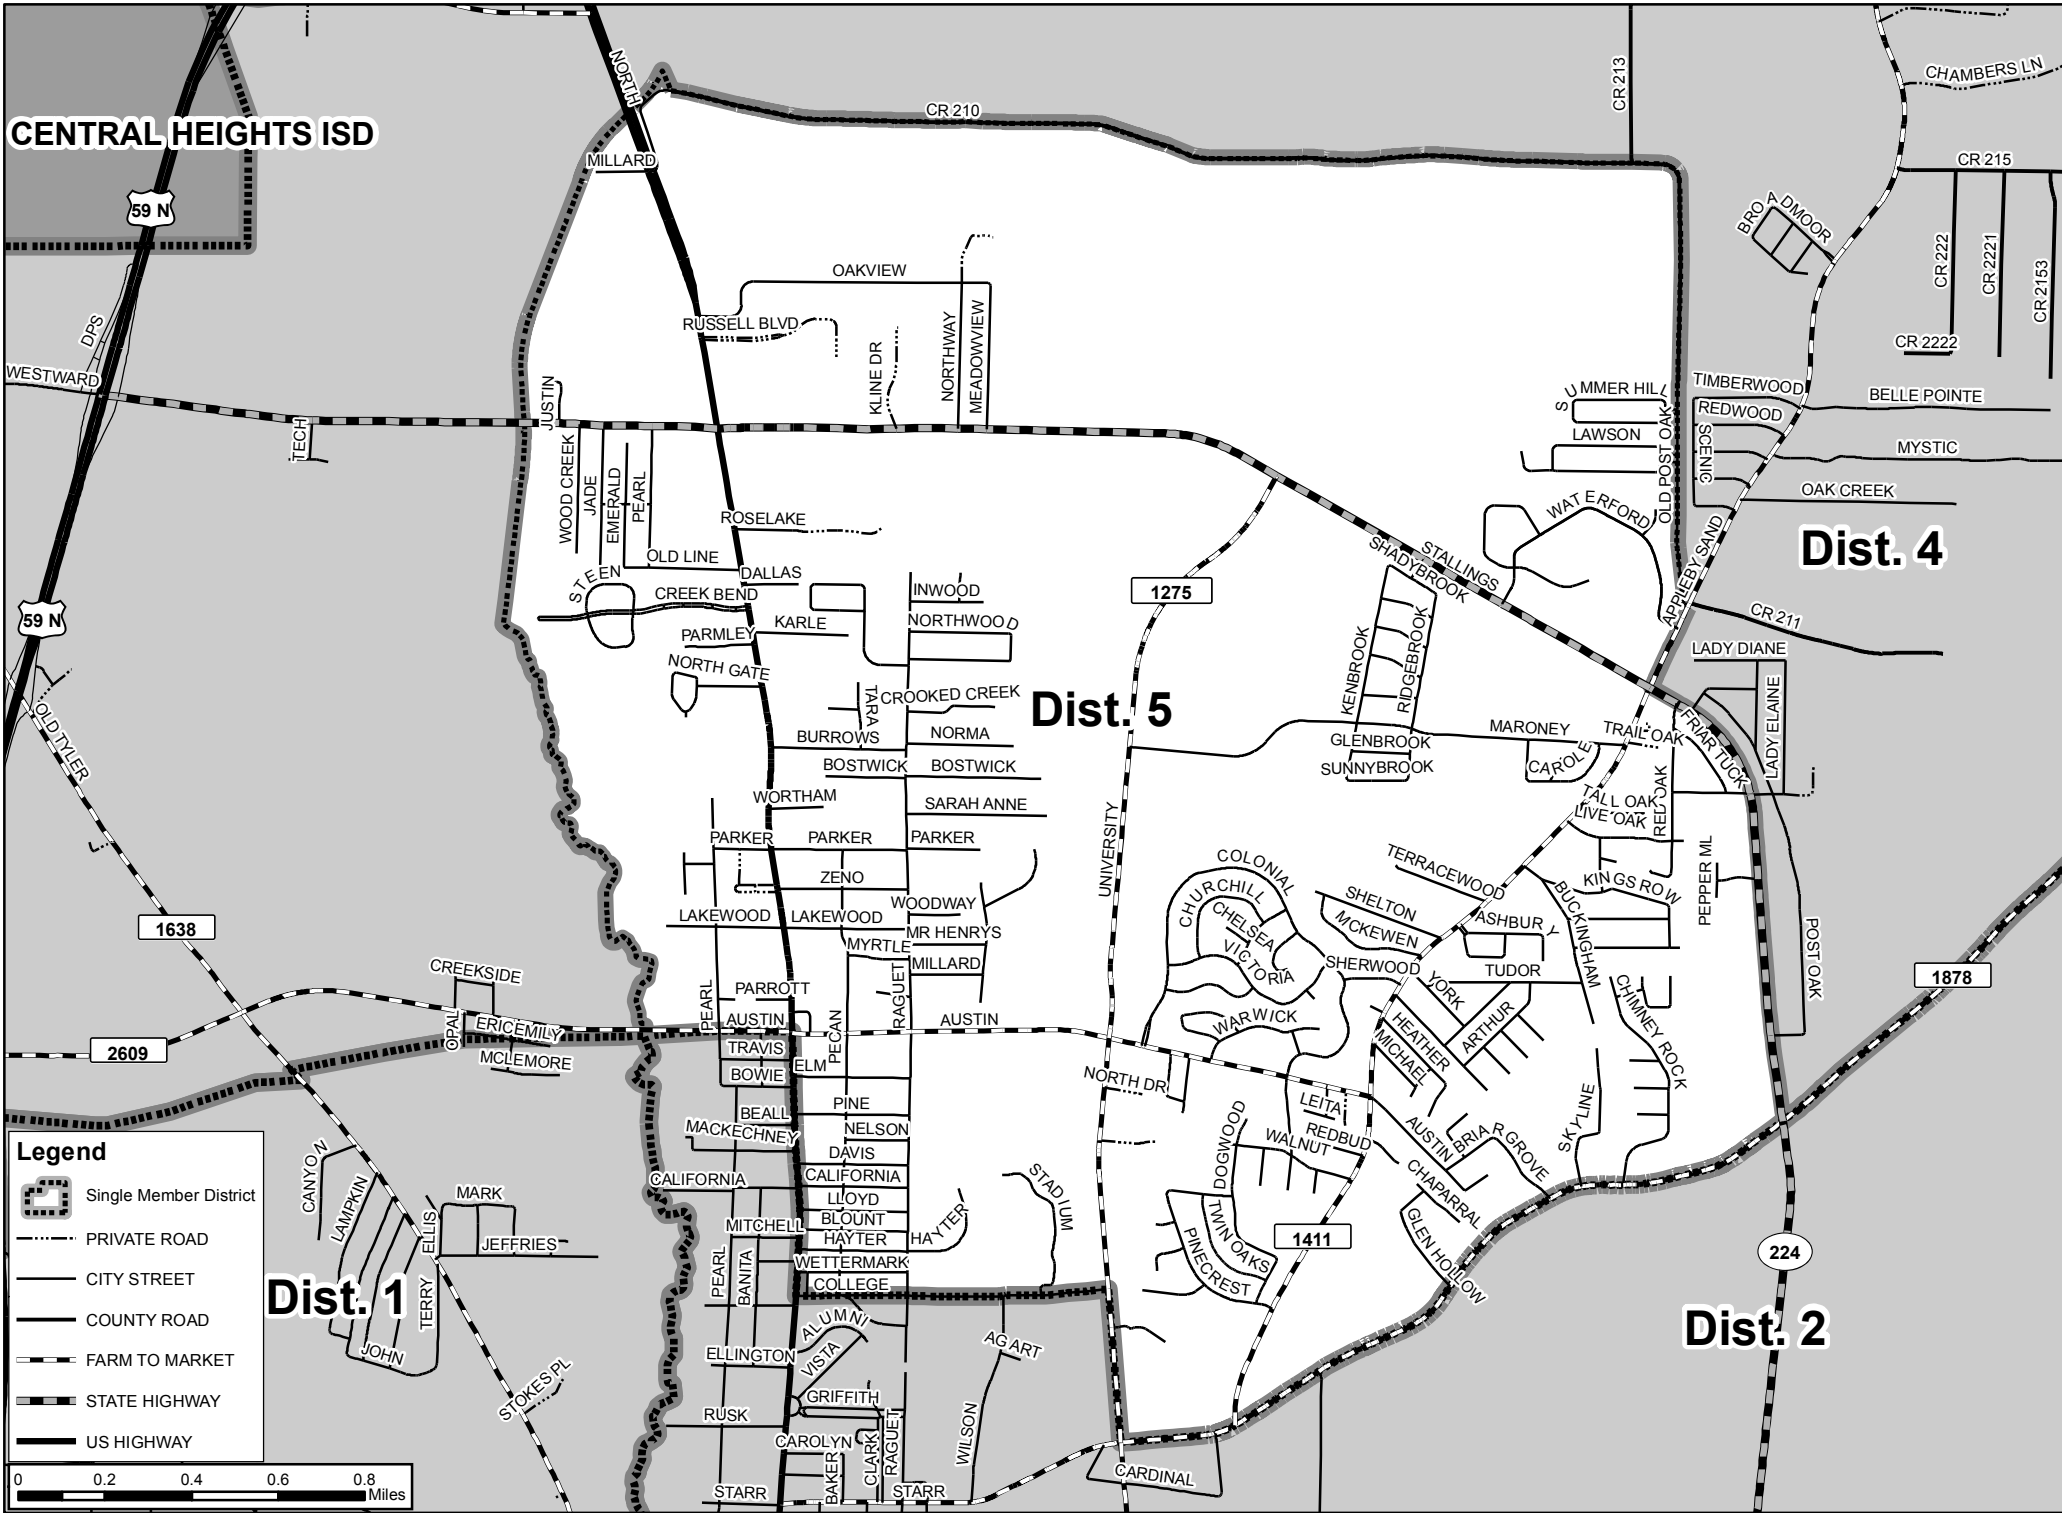

NACOGDOCHES COUNTY

NISD SINGLE MEMBER DISTRICT # 5

This product is for informational purposes and may not have been prepared for or be suitable for legal, engineering, or surveying purposes. It does not represent an on-the-ground survey and represents only the approximate relative location of property boundaries. This information is provided by the Nacogdoches County 911 Addressing Coordinator with the information available in the Nacogdoches County 911 Addressing database. This data, however, is provided without guarantee of accuracy of data. It is not intended to imply property ownership. It is not intended to imply legal or contractual obligations in any respect; it is not an express or implied warranty.

Data Sources:
 City of Nacogdoches, Engineering Department
 Nacogdoches County GIS & 911 Addressing
 Nacogdoches County Voting Department

Map Produced by Nacogdoches County
 John Streeb, Coordinator
 GIS & 911 Addressing Office
 Last Updated December 2016

For comments or questions please contact:
 GIS & 911 ADDRESSING
 203 W MAIN ST STE 105
 NACOGDOCHES TX 75961
 (936) 560-0658
 Fax: (936) 564-0477

Legend

- Single Member District
- PRIVATE ROAD
- CITY STREET
- COUNTY ROAD
- FARM TO MARKET
- STATE HIGHWAY
- US HIGHWAY