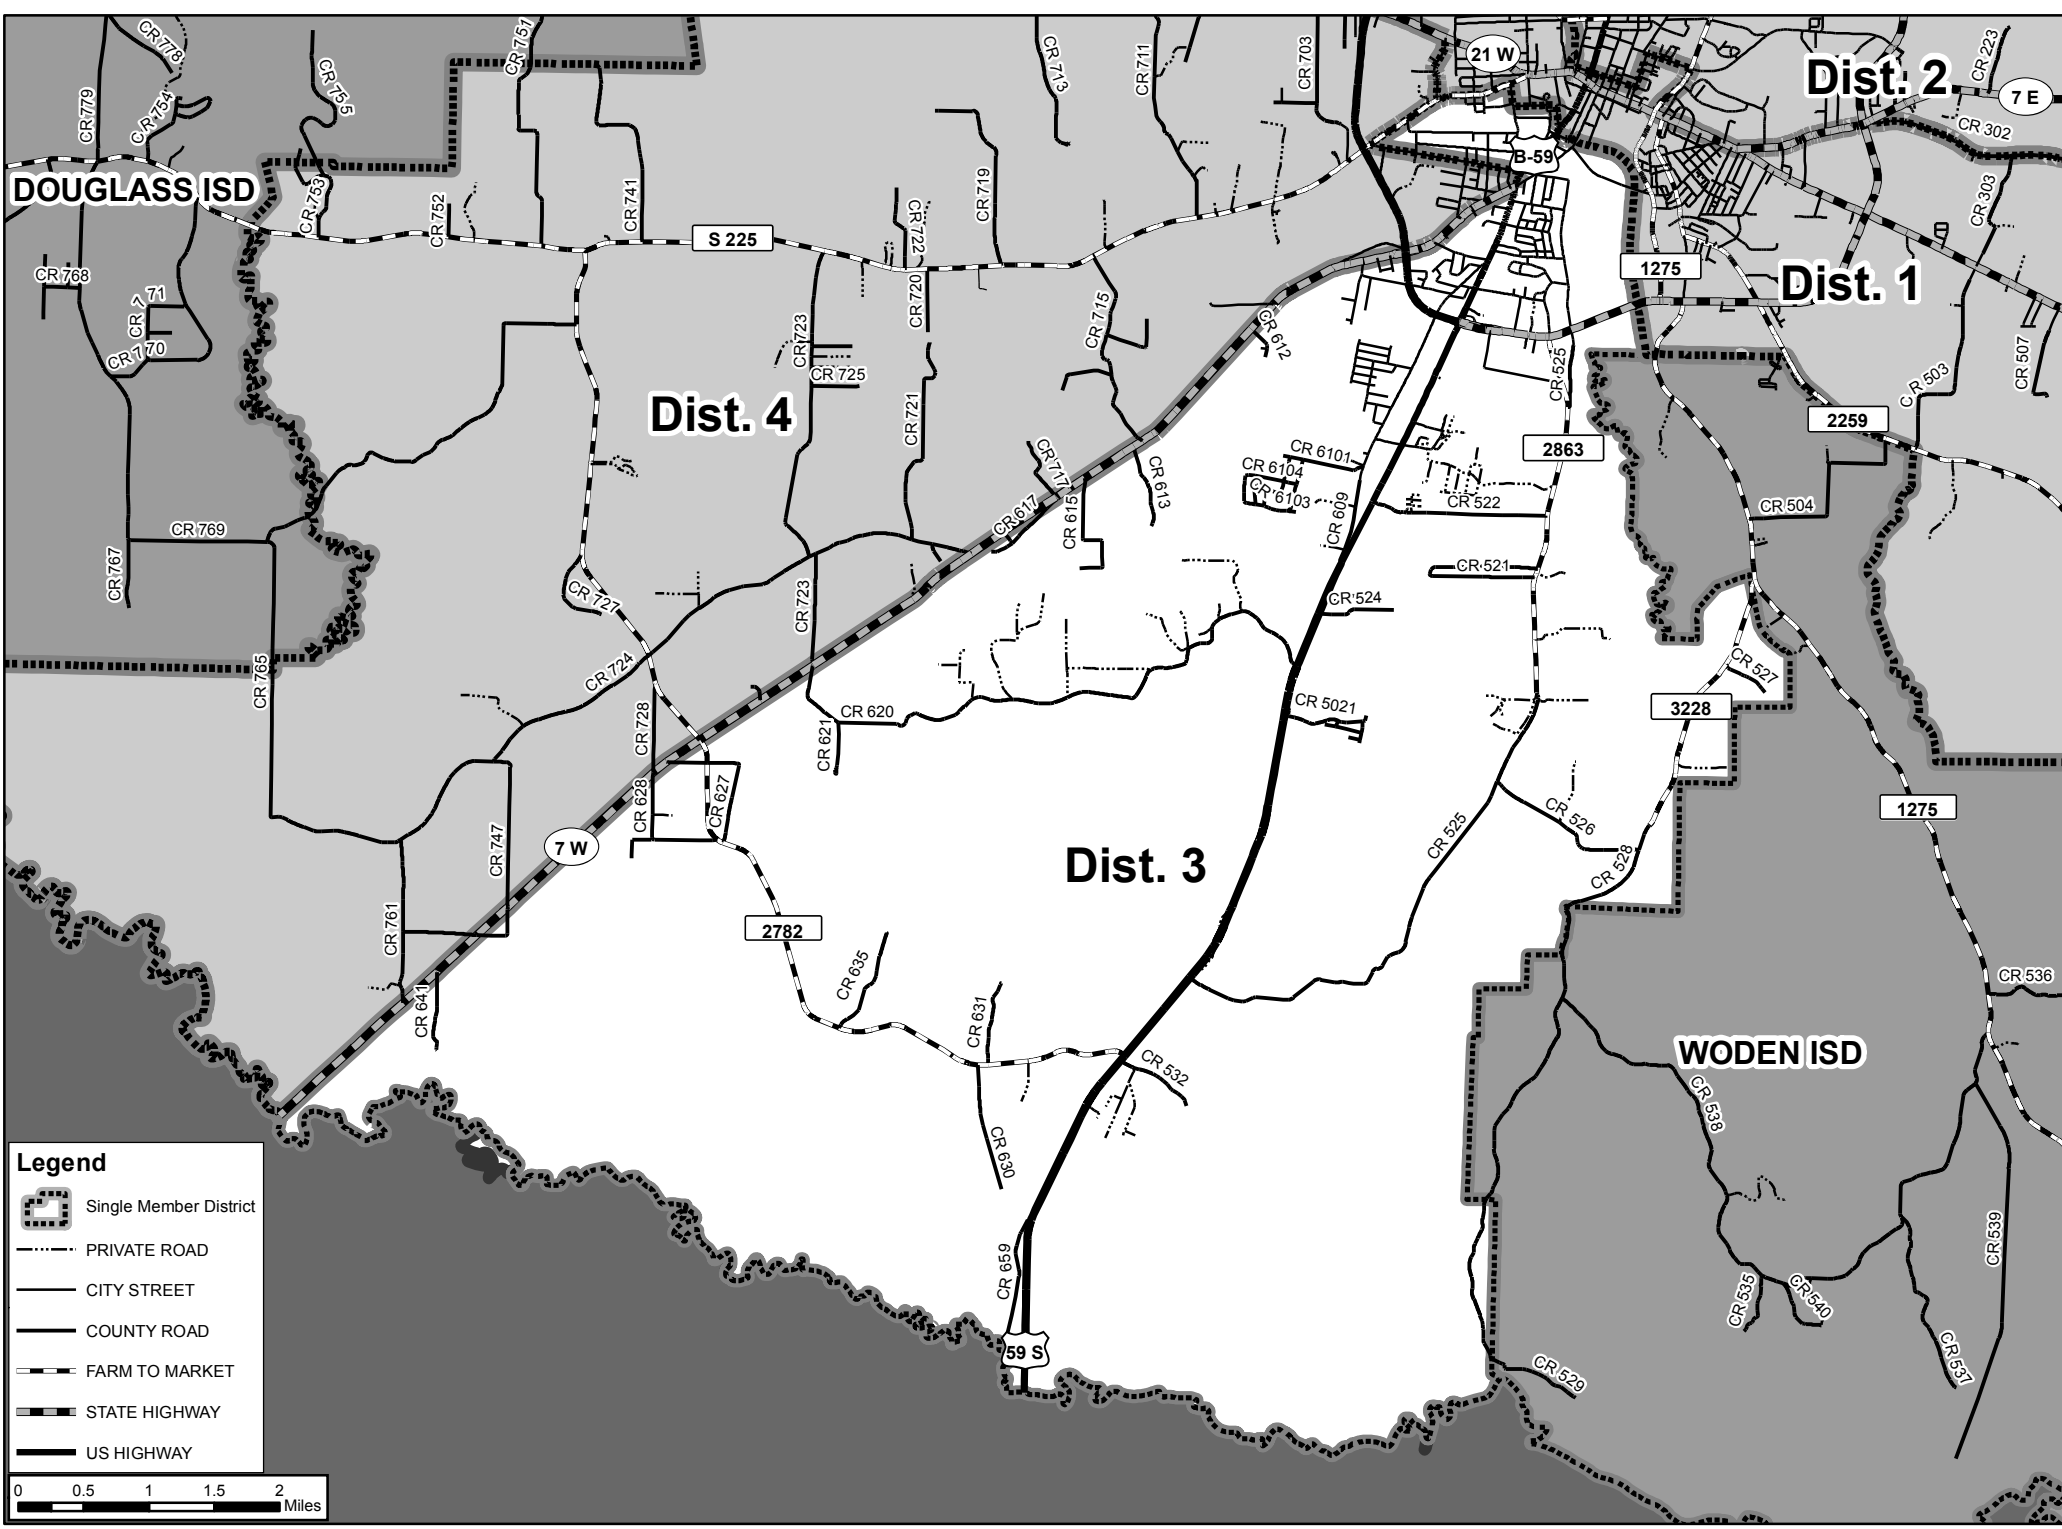

NACOGDOCHES COUNTY

NISD SINGLE MEMBER DISTRICT # 3

Legend

- Single Member District
- PRIVATE ROAD
- CITY STREET
- COUNTY ROAD
- FARM TO MARKET
- STATE HIGHWAY
- US HIGHWAY

This product is for informational purposes and may not have been prepared for or be suitable for legal, engineering, or surveying purposes. It does not represent an on-the-ground survey and represents only the approximate relative location of property boundaries. This information is provided by the Nacogdoches County 911 Addressing Coordinator with the information available in the Nacogdoches County 911 Addressing database. This data, however, is provided without guarantee of accuracy of data. It is not intended to imply property ownership. It is not intended to imply legal or contractual obligations in any respect; it is not an express or implied warranty.

Data Sources:
 City of Nacogdoches, Engineering Department
 Nacogdoches County GIS & 911 Addressing
 Nacogdoches County Voting Department

Map Produced by Nacogdoches County
 John Streeb, Coordinator
 GIS & 911 Addressing Office
 Last Updated December 2016

For comments or questions please contact:
 GIS & 911 ADDRESSING
 203 W MAIN ST STE 105
 NACOGDOCHES TX 75961
 (936) 560-0658
 Fax: (936) 564-0477