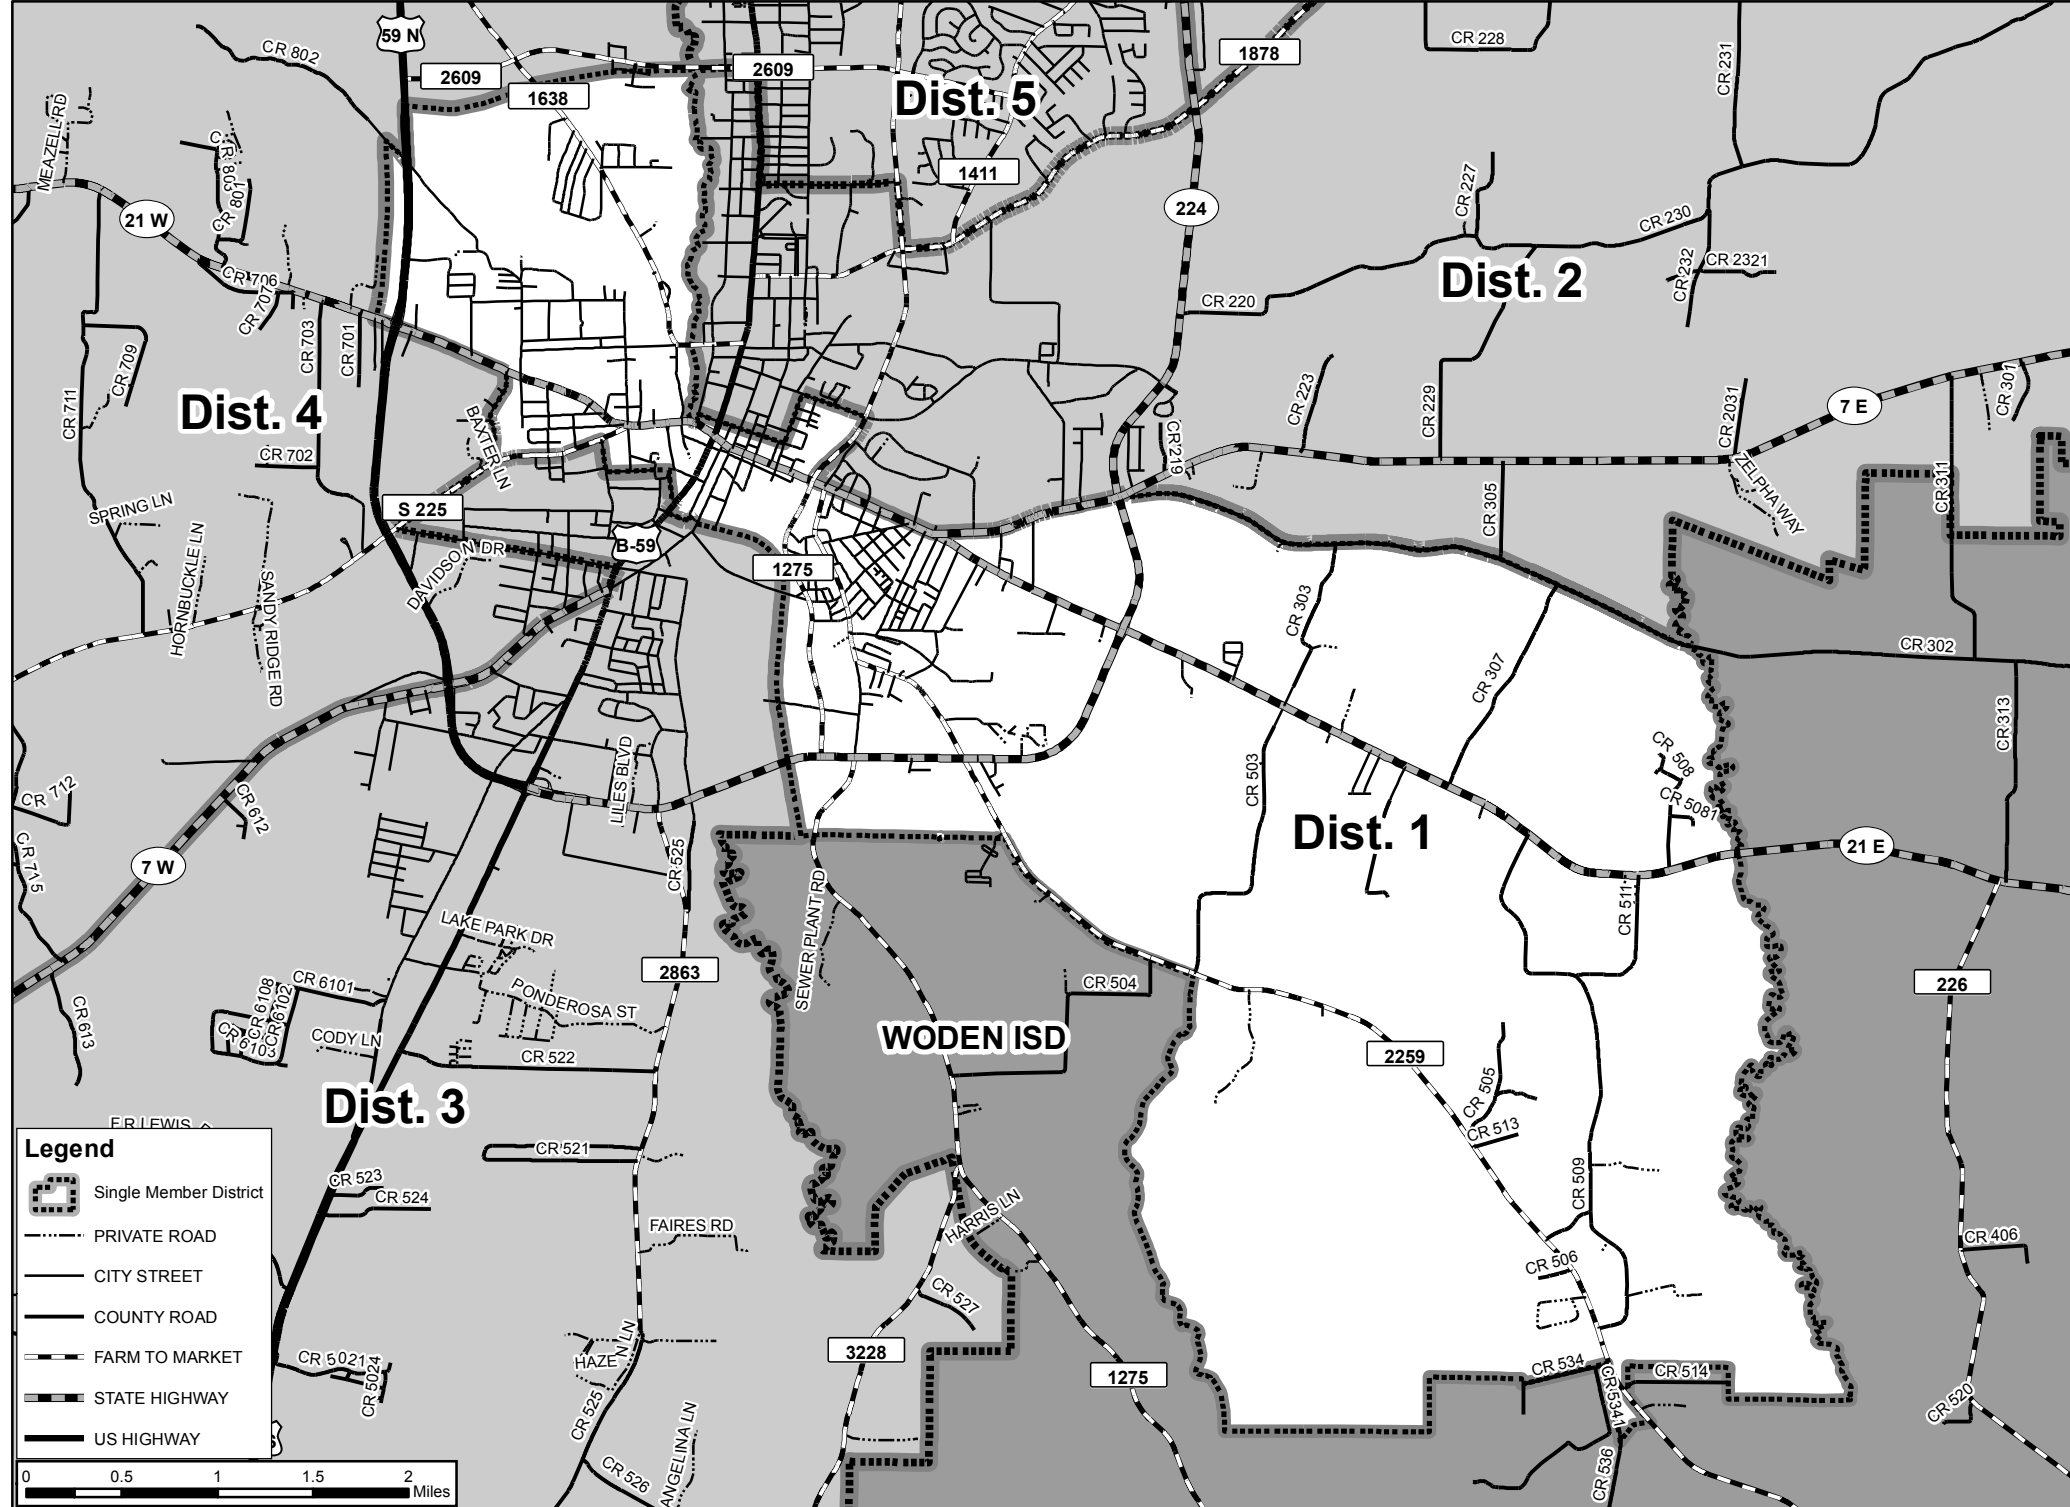

NACOGDOCHES COUNTY

NISD SINGLE MEMBER DISTRICT # 1

This product is for informational purposes and may not have been prepared for or be suitable for legal, engineering, or surveying purposes. It does not represent an on-the-ground survey and represents only the approximate relative location of property boundaries. This information is provided by the Nacogdoches County 911 Addressing Coordinator with the information available in the Nacogdoches County 911 Addressing database. This data, however, is provided without guarantee of accuracy of data. It is not intended to imply property ownership. It is not intended to imply legal or contractual obligations in any respect; it is not an express or implied warranty.

Data Sources:
 City of Nacogdoches, Engineering Department
 Nacogdoches County GIS & 911 Addressing
 Nacogdoches County Voting Department

Map Produced by Nacogdoches County
 John Streeb, Coordinator
 GIS & 911 Addressing Office
 Last Updated December 2016

For comments or questions please contact:
 GIS & 911 ADDRESSING
 203 W MAIN ST STE 105
 NACOGDOCHES TX 75961
 (936) 560-0658
 Fax: (936) 564-0477

Legend

- Single Member District
- PRIVATE ROAD
- CITY STREET
- COUNTY ROAD
- FARM TO MARKET
- STATE HIGHWAY
- US HIGHWAY