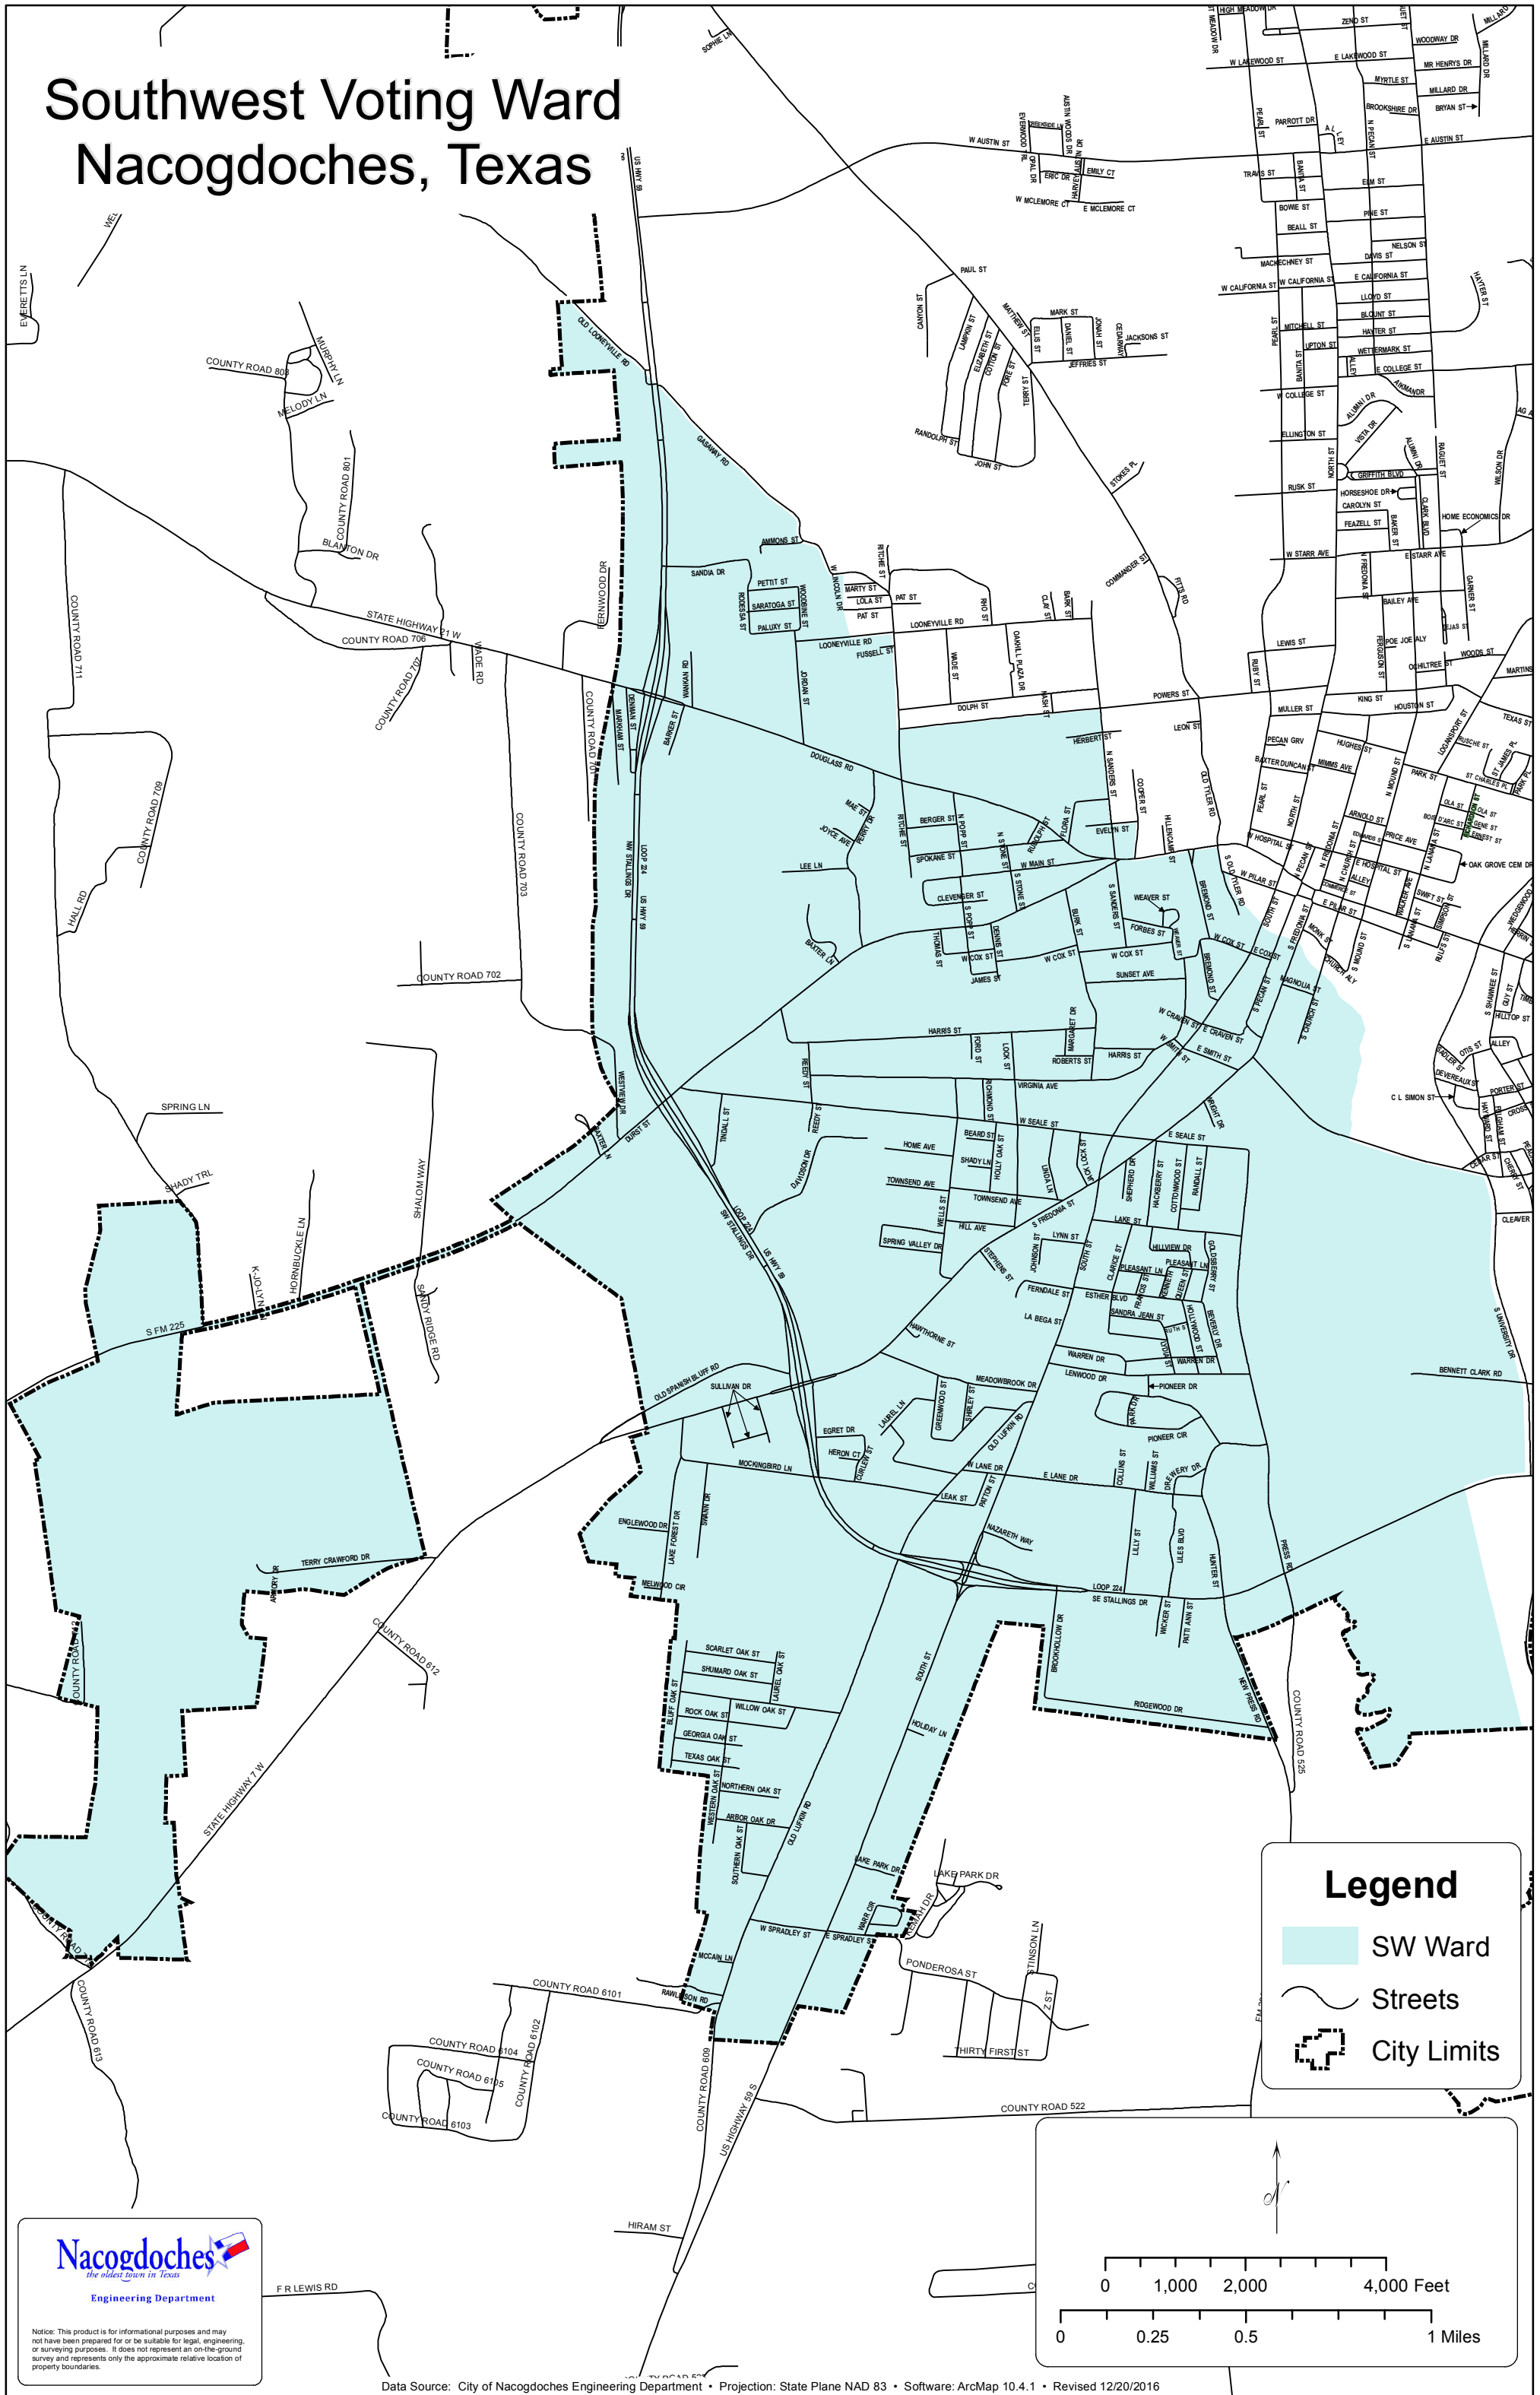

Southwest Voting Ward Nacogdoches, Texas

Legend

- SW Ward
- Streets
- City Limits

Nacogdoches
the oldest town in Texas
Engineering Department

Notice: This product is for informational purposes and may not have been prepared for or be suitable for legal, engineering, or surveying purposes. It does not represent an on-the-ground survey and represents only the approximate relative location of property boundaries.