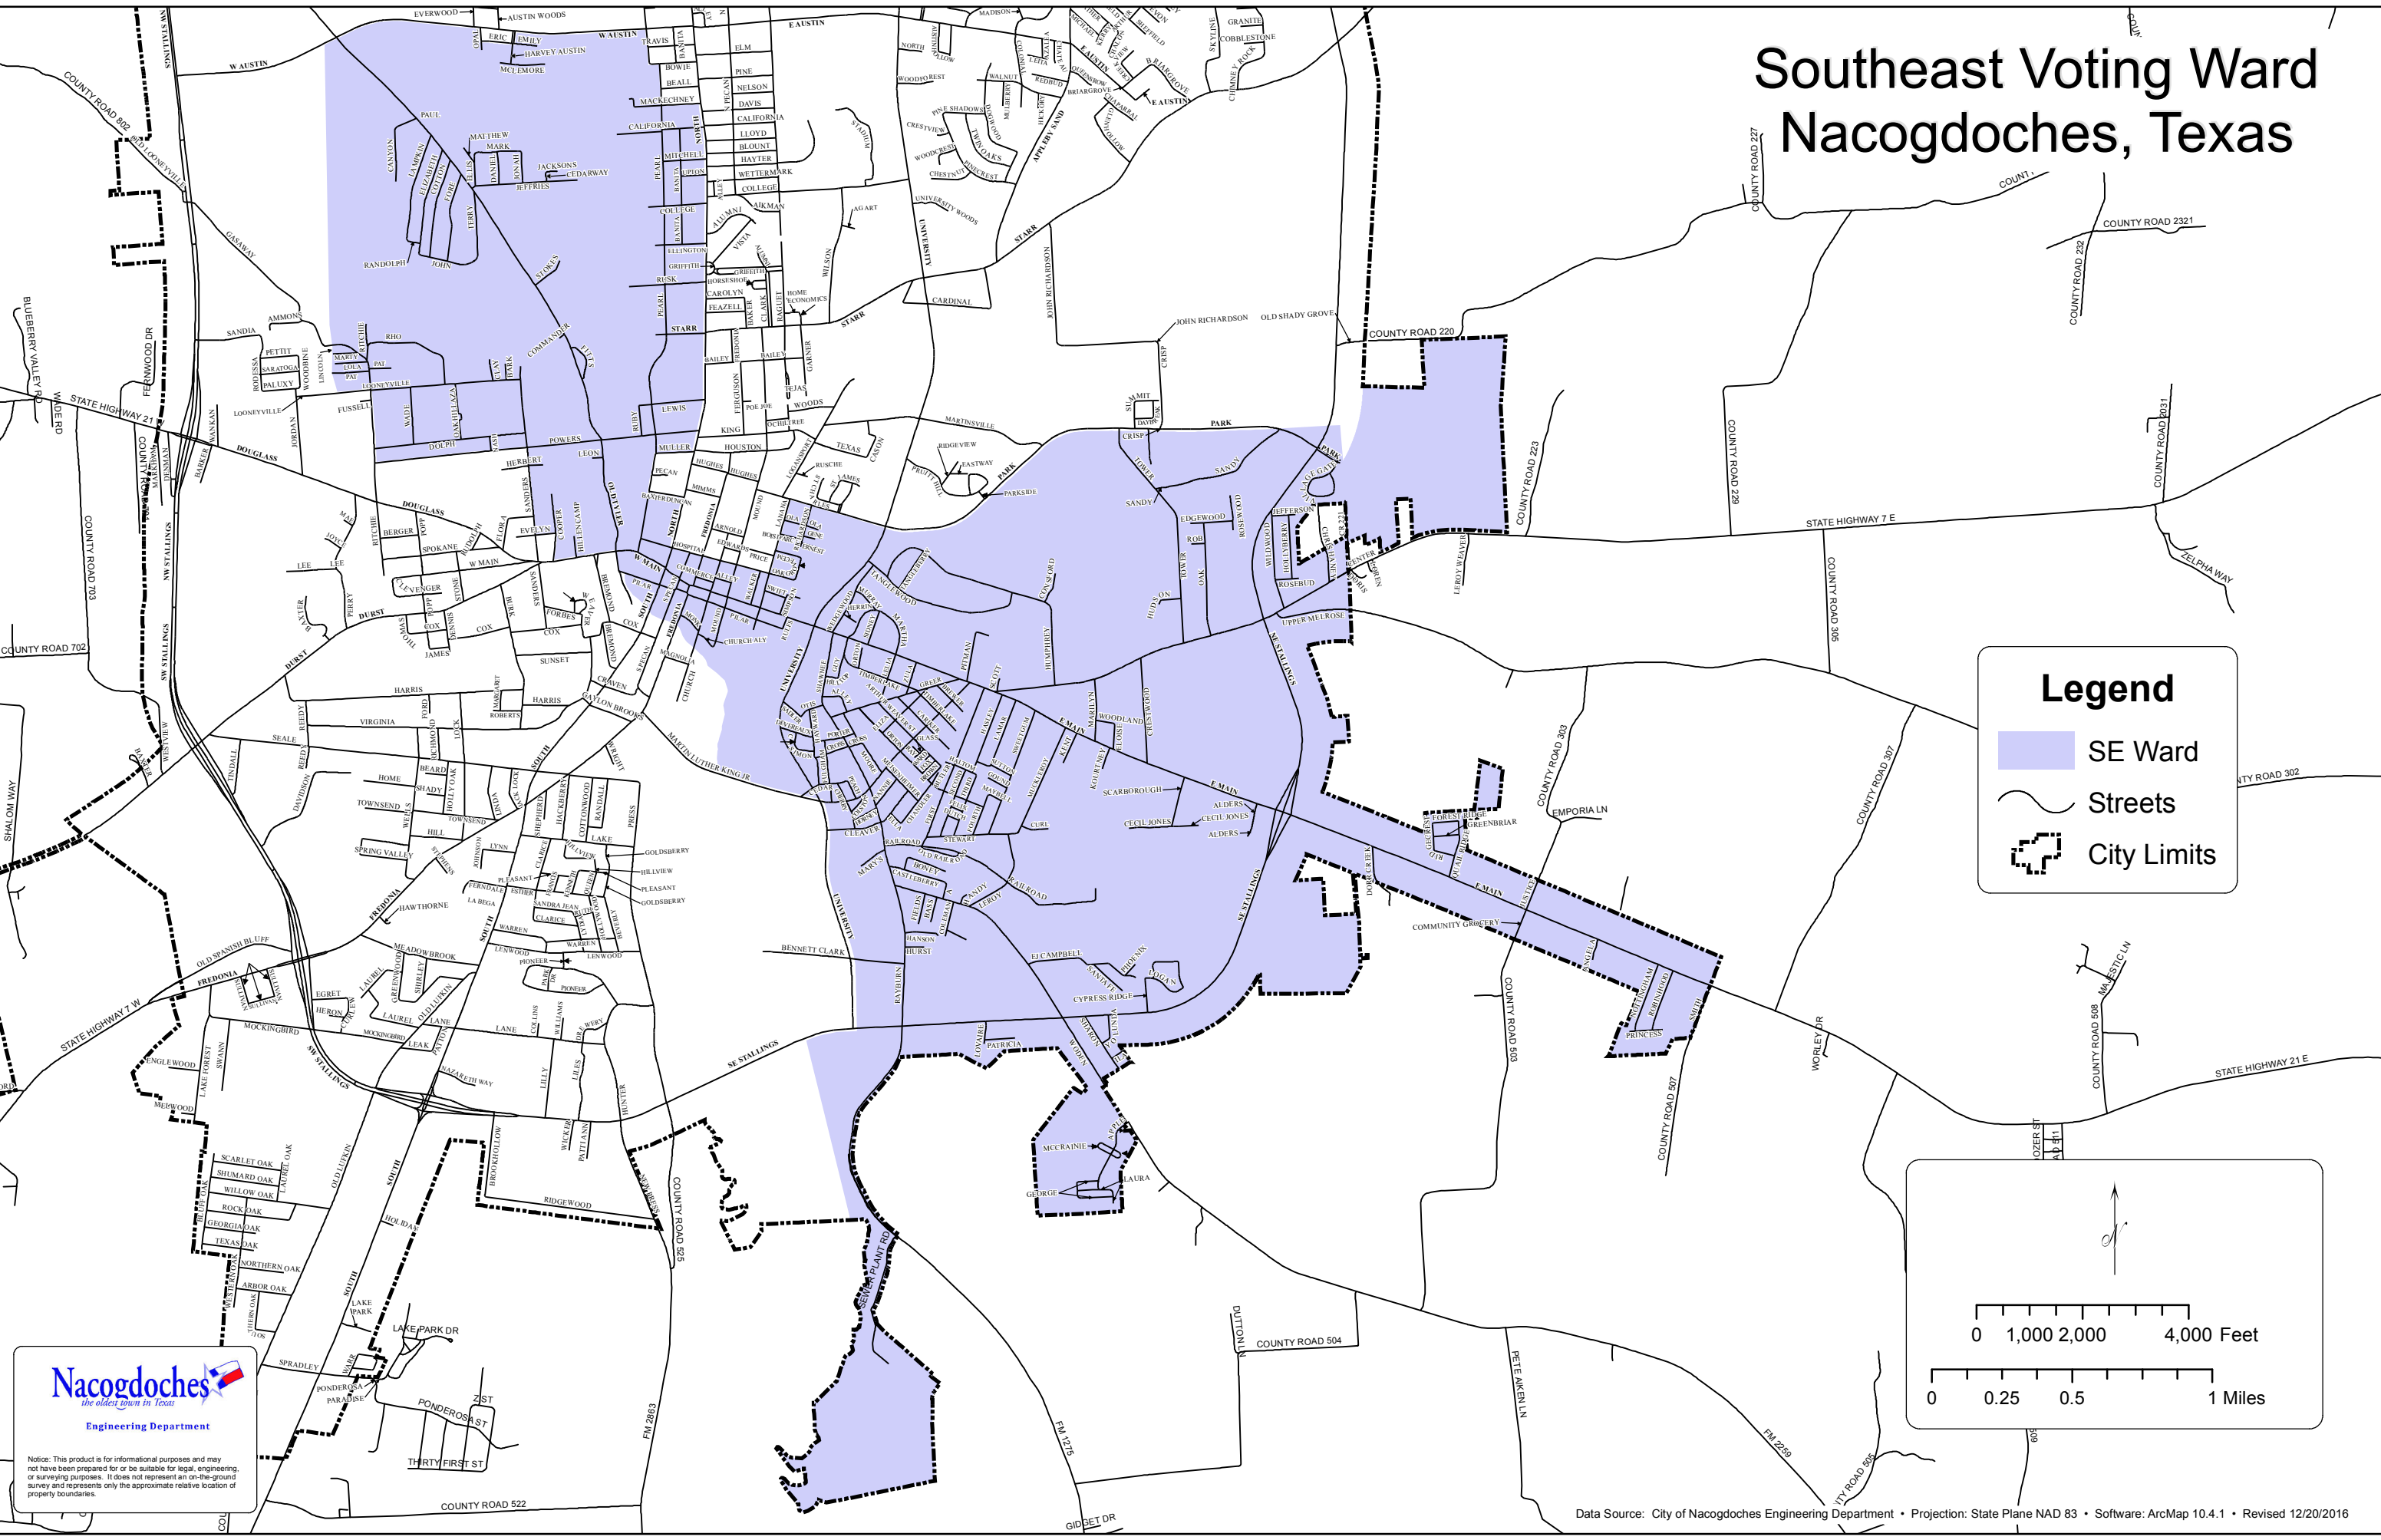

Southeast Voting Ward Nacogdoches, Texas

Legend

- SE Ward
- Streets
- City Limits