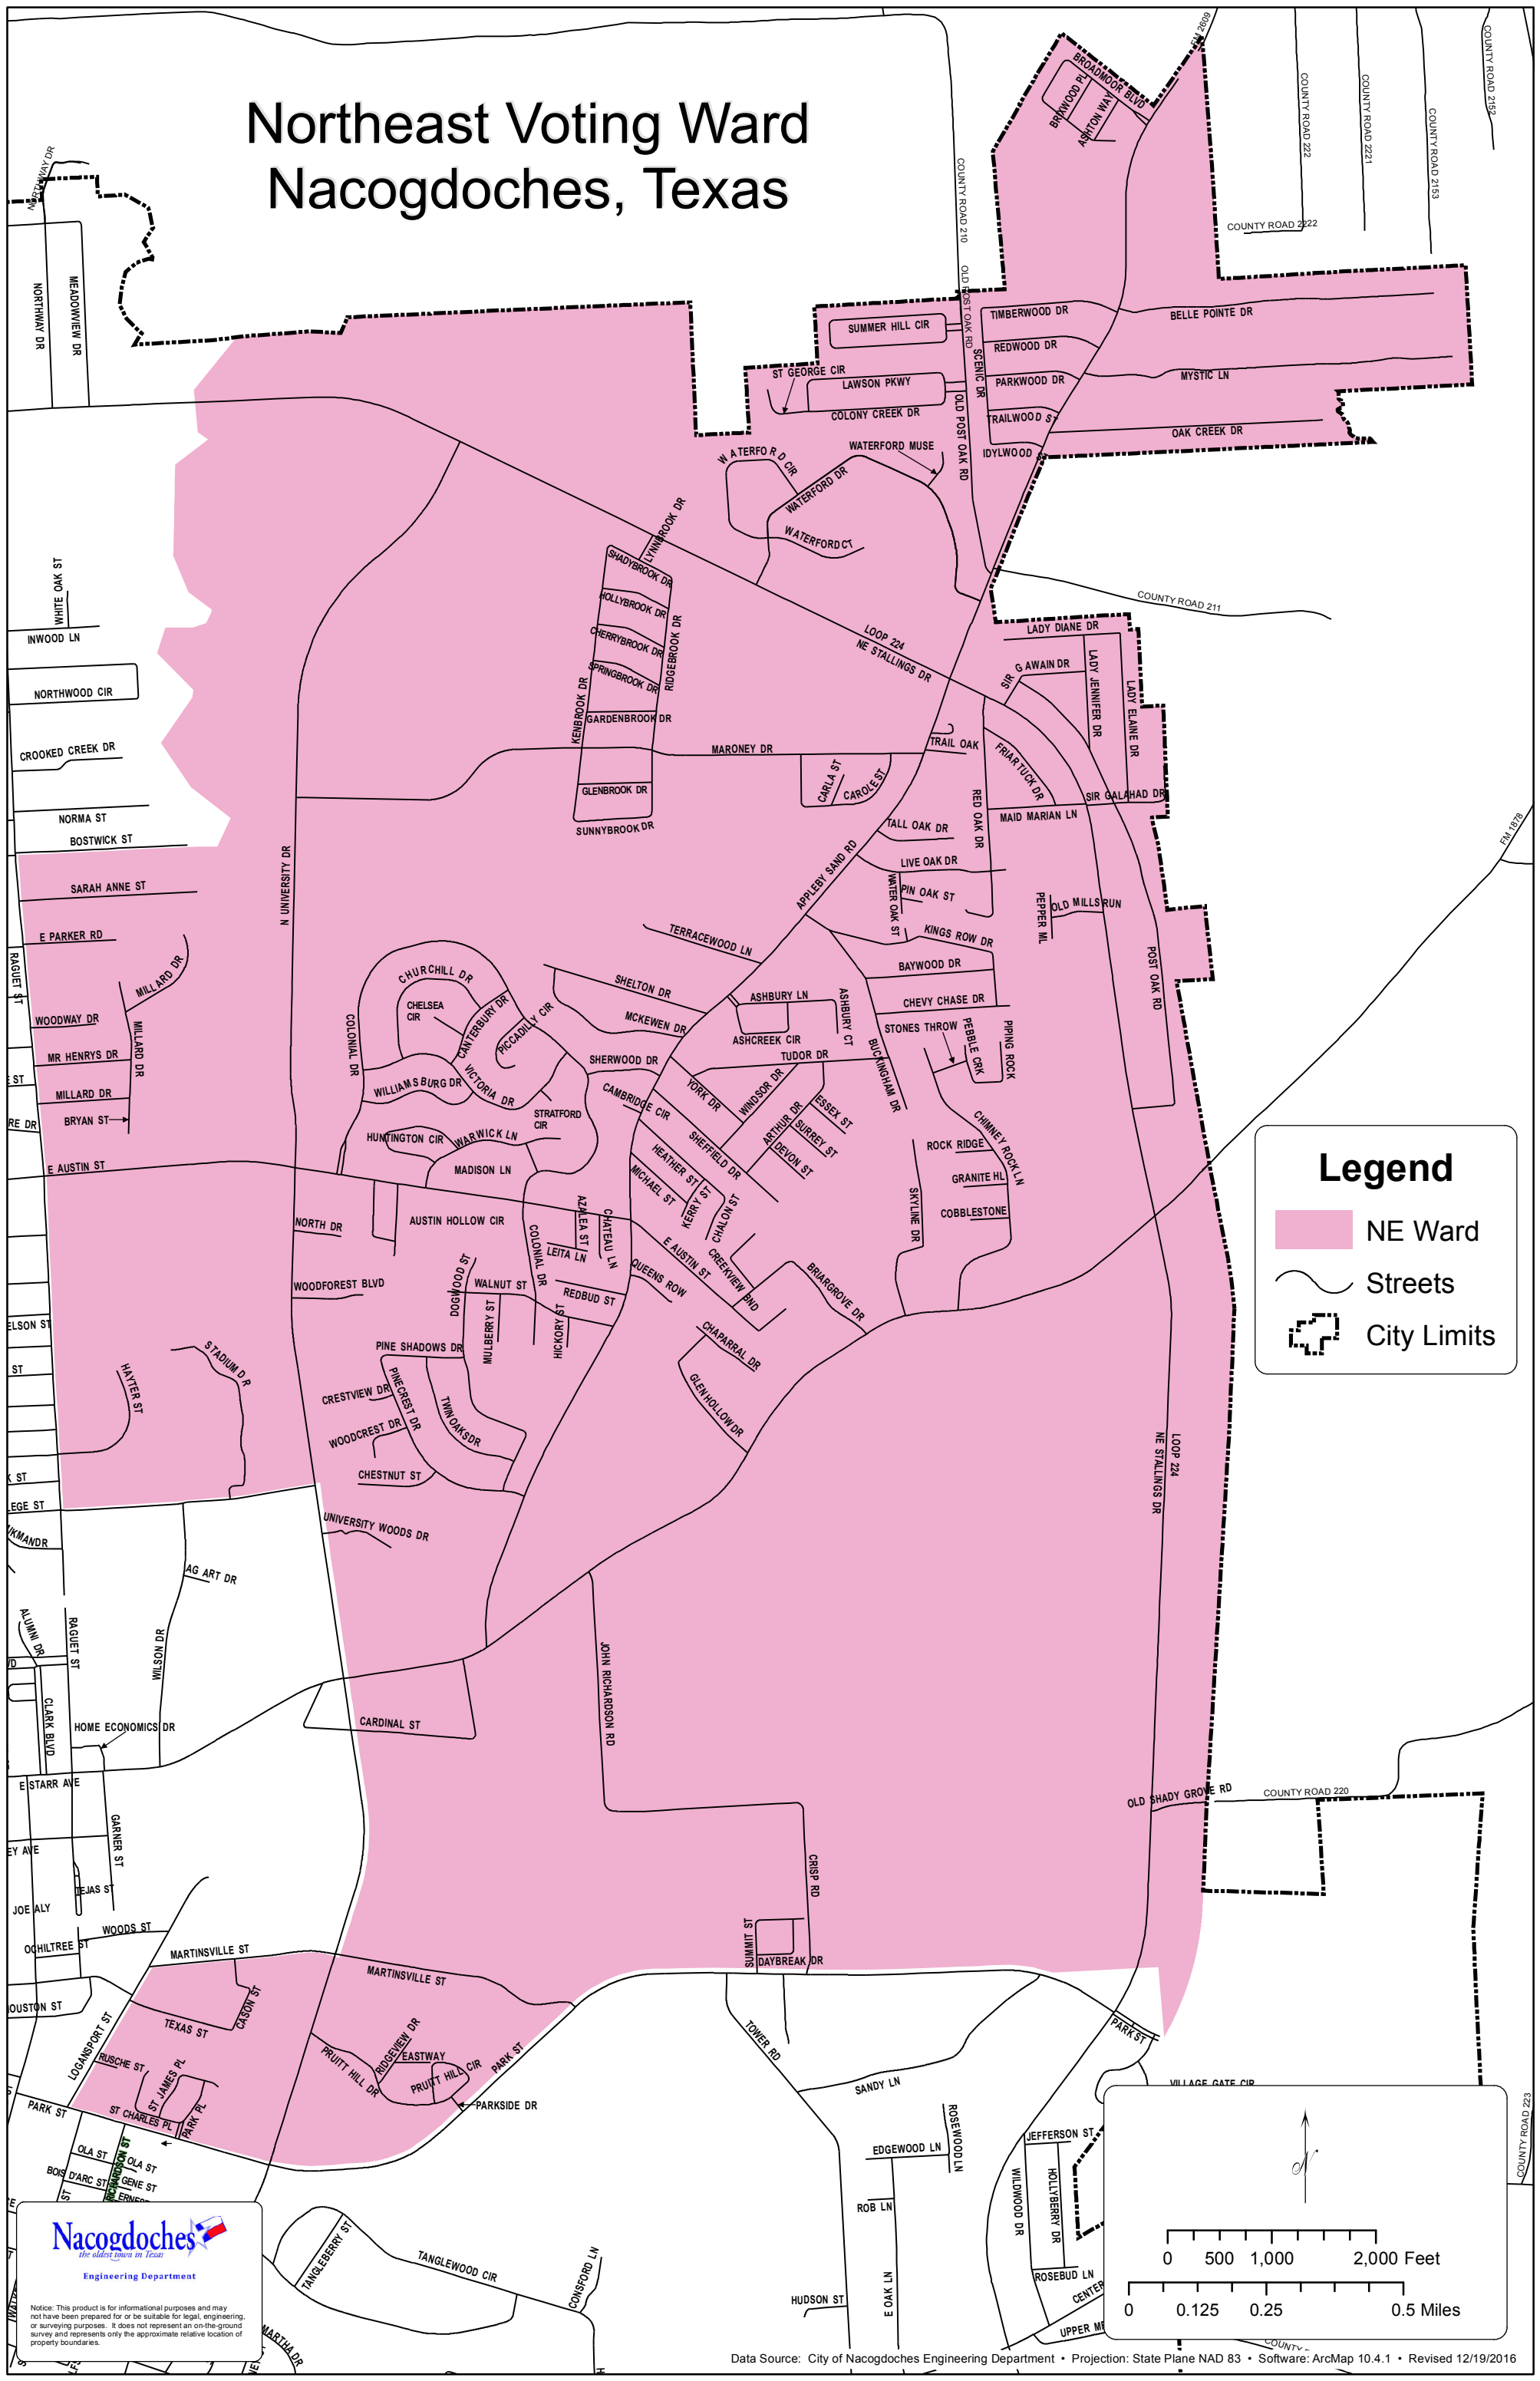

Northeast Voting Ward Nacogdoches, Texas

Legend

- NE Ward
- Streets
- City Limits