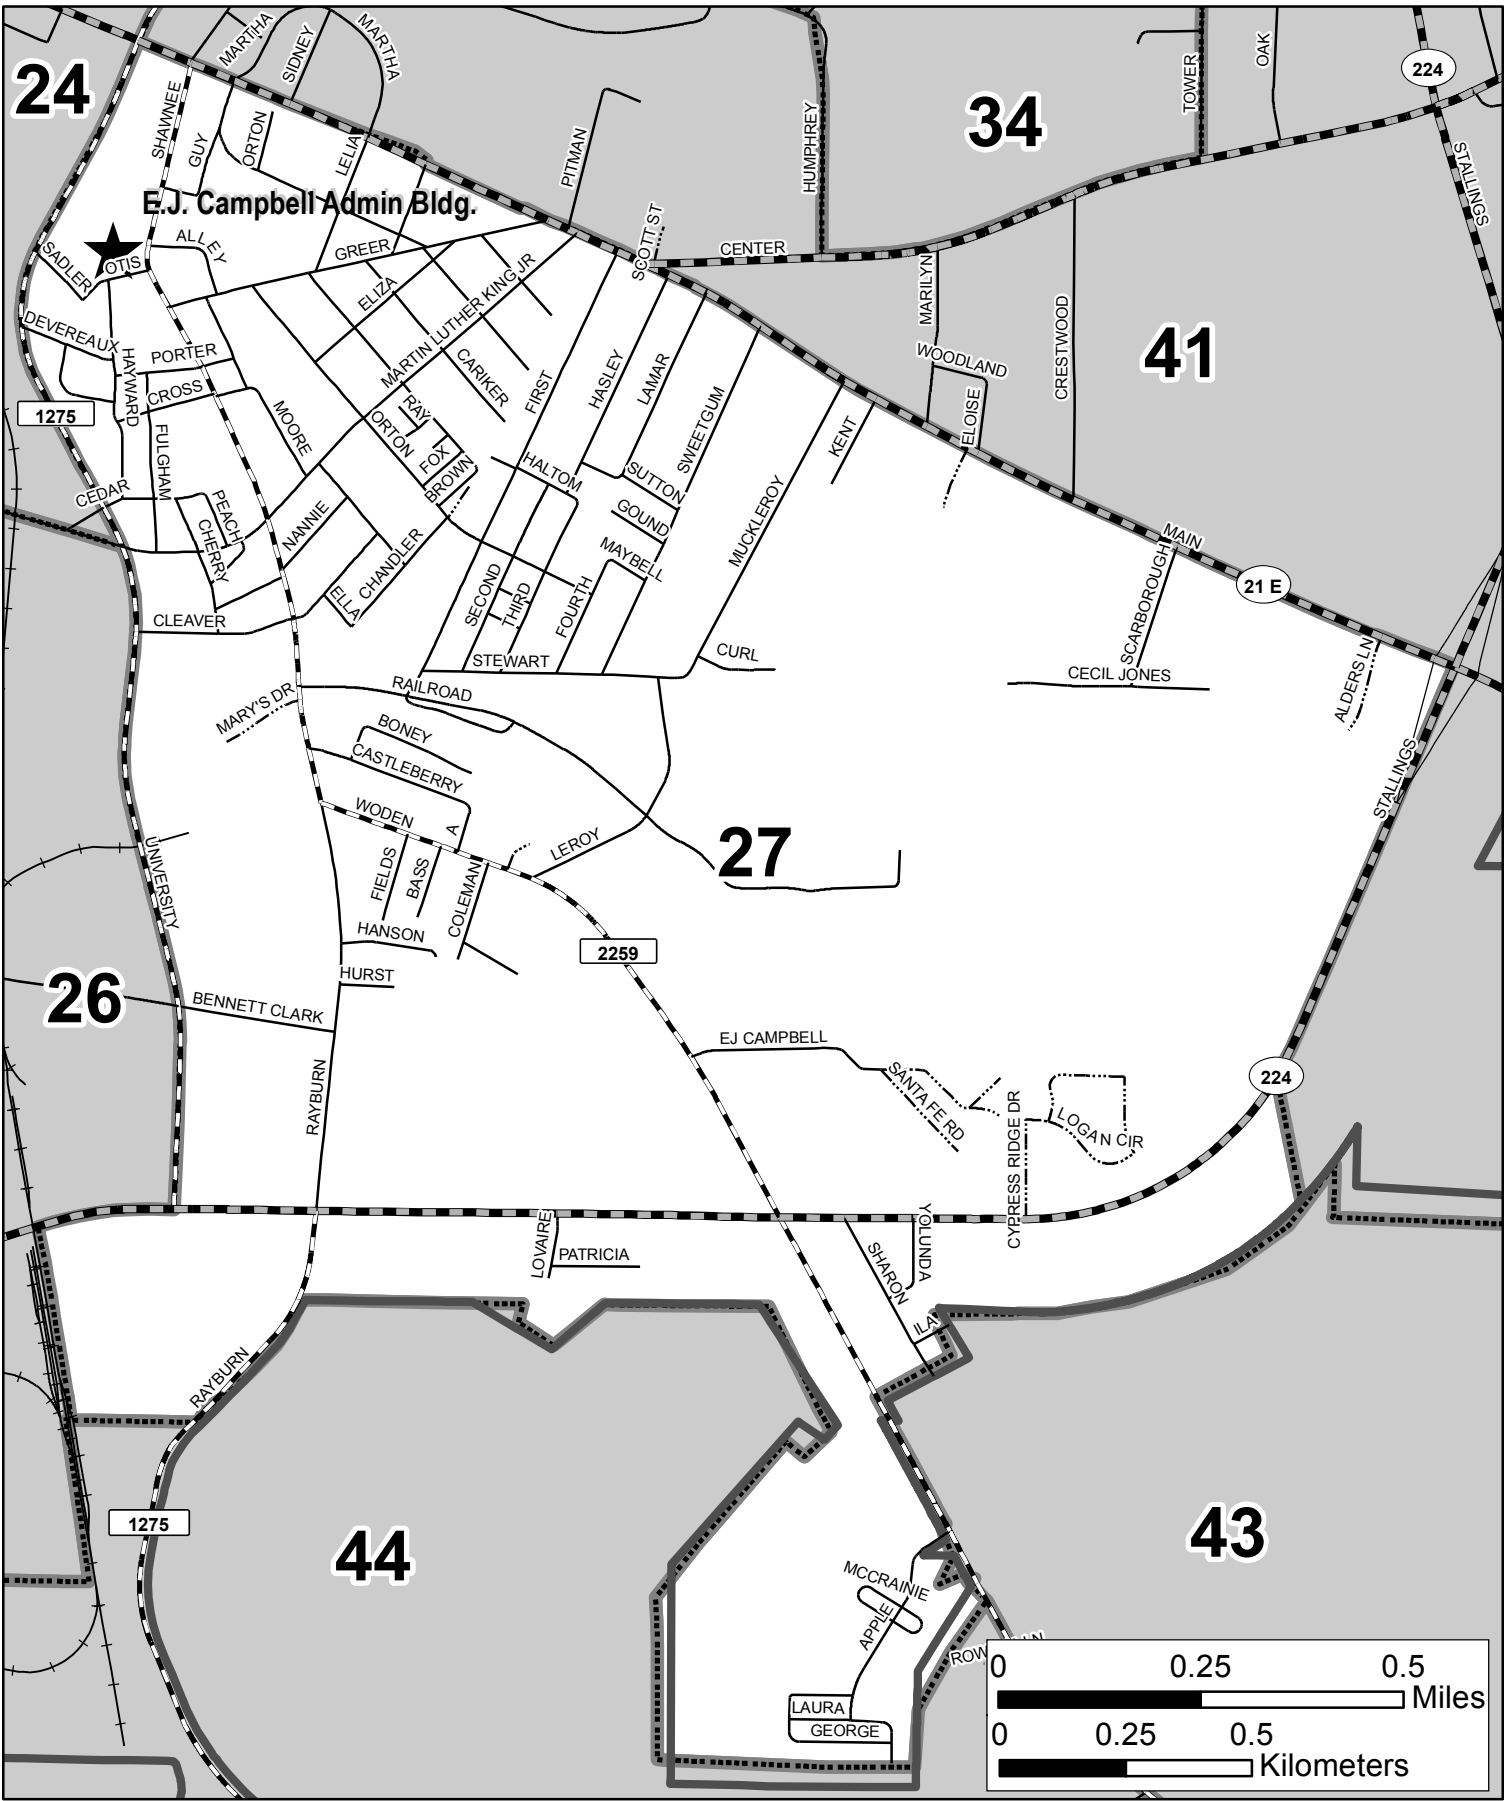

NACOGDOCHES COUNTY

VOTING PRECINCT 27

E.J. Campbell Administration Building
420 S Shawnee St
Nacogdoches, TX 75961

This product is for informational purposes and may not have been prepared for or be suitable for legal, engineering, or surveying purposes. It does not represent an on-the-ground survey and represents only the approximate relative location of property boundaries. This information is provided by the Nacogdoches County 911 Addressing Coordinator with the information available in the Nacogdoches County 911 Addressing database. This data, however, is provided without guarantee of accuracy of data. It is not intended to imply property ownership. It is not intended to imply legal or contractual obligations in any respect; it is not an express or implied warranty.

Data Sources:
City of Nacogdoches, Engineering Department
Nacogdoches County GIS & 911 Addressing

Map Produced by Nacogdoches County
Last Updated December 2016

For comments or questions please contact:
GIS & 911 ADDRESSING
203 W MAIN ST STE 105
NACOGDOCHES TX 75961
(936) 560-0658 / Fax: (936) 564-0477

- Legend**
- Precinct Boundaries
 - Polling Locations
 - City
 - County Boundary
 - PRIVATE ROAD
 - CITY STREET
 - COUNTY ROAD
 - FARM TO MARKET
 - STATE HIGHWAY
 - US HIGHWAY
 - Railroads