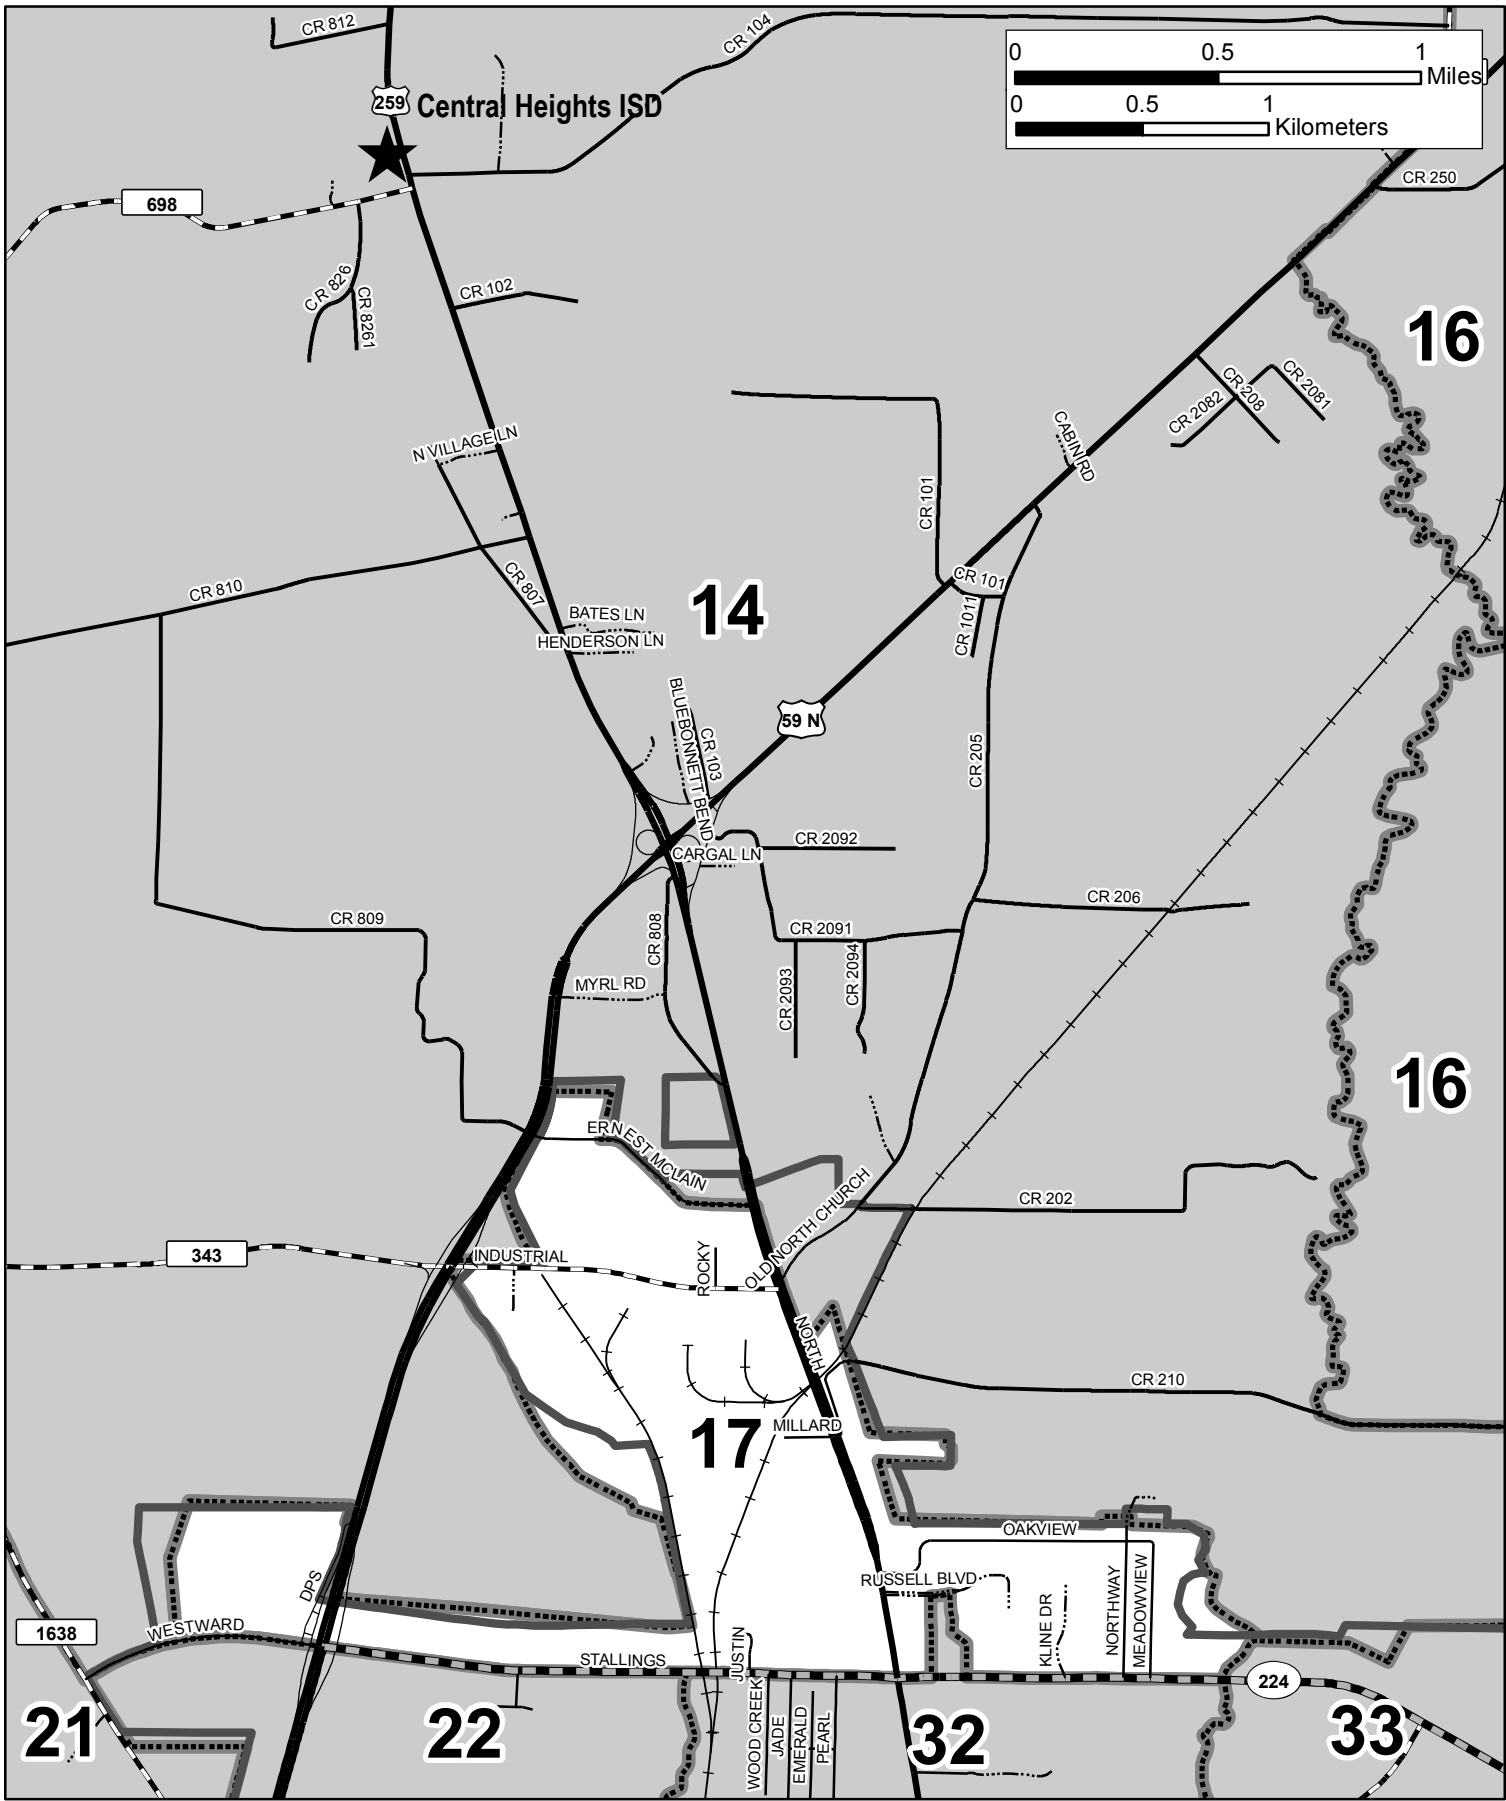

NACOGDOCHES COUNTY

VOTING PRECINCT 17

Central Heights ISD
 10317 US Hwy 259
 Nacogdoches, TX 75961

This product is for informational purposes and may not have been prepared for or be suitable for legal, engineering, or surveying purposes. It does not represent an on-the-ground survey and represents only the approximate relative location of property boundaries. This information is provided by the Nacogdoches County 911 Addressing Coordinator with the information available in the Nacogdoches County 911 Addressing database. This data, however, is provided without guarantee of accuracy of data. It is not intended to imply property ownership. It is not intended to imply legal or contractual obligations in any respect; it is not an express or implied warranty.

Data Sources:
 City of Nacogdoches, Engineering Department
 Nacogdoches County GIS & 911 Addressing

Map Produced by Nacogdoches County
 Last Updated December 2016

For comments or questions please contact:
 GIS & 911 ADDRESSING
 203 W MAIN ST STE 105
 NACOGDOCHES TX 75961
 (936) 560-0658 / Fax: (936) 564-0477

Legend

- Precinct Boundaries
- Polling Locations
- City
- County Boundary
- PRIVATE ROAD
- CITY STREET
- COUNTY ROAD
- FARM TO MARKET
- STATE HIGHWAY
- US HIGHWAY
- Railroads